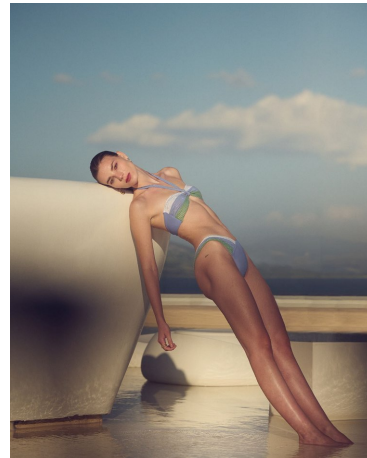

Belma Colakovic Height 5'10" | 178cm Bust 32" | 81cm Waist 24" | 61cm Hips 35" | 89cm
 Dress 2 US | 32 EU Shoe 7.5 US | 38.5 EU Hair Brown Eyes Hazel

Belma Colakovic Height 5'10" | 178cm Bust 32" | 81cm Waist 24" | 61cm Hips 35" | 89cm
Dress 2 US | 32 EU Shoe 7.5 US | 38.5 EU Hair Brown Eyes Hazel

CGM
CAROLINE GLEASON
MANAGEMENT

Belma Colakovic Height 5'10" | 178cm Bust 32" | 81cm Waist 24" | 61cm Hips 35" | 89cm
Dress 2 US | 32 EU Shoe 7.5 US | 38.5 EU Hair Brown Eyes Hazel

CGM
CAROLINE GLEASON
MANAGEMENT

CGM
CAROLINE GLEASON
MANAGEMENT

Belma Colakovic Height 5'10" | 178cm Bust 32" | 81cm Waist 24" | 61cm Hips 35" | 89cm
Dress 2 US | 32 EU Shoe 7.5 US | 38.5 EU Hair Brown Eyes Hazel