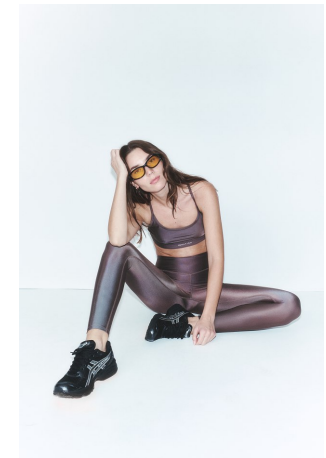

Belma Colakovic Height 5'10" | 178cm Bust 32" | 81cm Waist 24" | 61cm Hips 35" | 89cm
Dress 2 US | 32 EU Shoe 7.5 US | 38.5 EU Hair Brown Eyes Hazel

CGM
CAROLINE GLEASON
MANAGEMENT