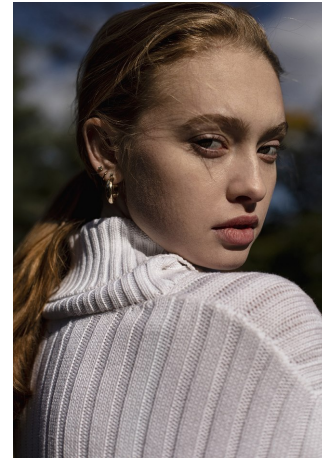

Cari Flowers Height 5'8.5" | 174cm Bust 32" | 81cm Waist 24" | 61cm Hips 34" | 86cm  
Dress 2 US | 32 EU Shoe 7.5 US | 38.5 EU Hair Strawberry Blonde Eyes Hazel

Cari Flowers Height 5'8.5" | 174cm Bust 32" | 81cm Waist 24" | 61cm Hips 34" | 86cm  
Dress 2 US | 32 EU Shoe 7.5 US | 38.5 EU Hair Strawberry Blonde Eyes Hazel

Happy Booster Glow  
& Mood Boosting Blush  
Multi-Toned Blush

Cari Flowers Height 5'8.5" | 174cm Bust 32" | 81cm Waist 24" | 61cm Hips 34" | 86cm  
Dress 2 US | 32 EU Shoe 7.5 US | 38.5 EU Hair Strawberry Blonde Eyes Hazel

Cari Flowers Height 5'8.5" | 174cm Bust 32" | 81cm Waist 24" | 61cm Hips 34" | 86cm  
Dress 2 US | 32 EU Shoe 7.5 US | 38.5 EU Hair Strawberry Blonde Eyes Hazel