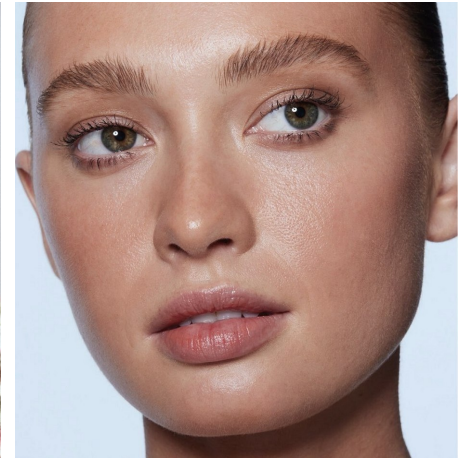

Cari Flowers Height 5'8.5" | 174cm Bust 32" | 81cm Waist 24" | 61cm Hips 34" | 86cm  
Dress 2 US | 32 EU Shoe 7.5 US | 38.5 EU Hair Strawberry Blonde Eyes Hazel

Cari Flowers Height 5'8.5" | 174cm Bust 32" | 81cm Waist 24" | 61cm Hips 34" | 86cm  
Dress 2 US | 32 EU Shoe 7.5 US | 38.5 EU Hair Strawberry Blonde Eyes Hazel

Happy Booster Glow  
& Mood Boosting Blush  
Multi-Toned Blush

Cari Flowers Height 5'8.5" | 174cm Bust 32" | 81cm Waist 24" | 61cm Hips 34" | 86cm  
Dress 2 US | 32 EU Shoe 7.5 US | 38.5 EU Hair Strawberry Blonde Eyes Hazel