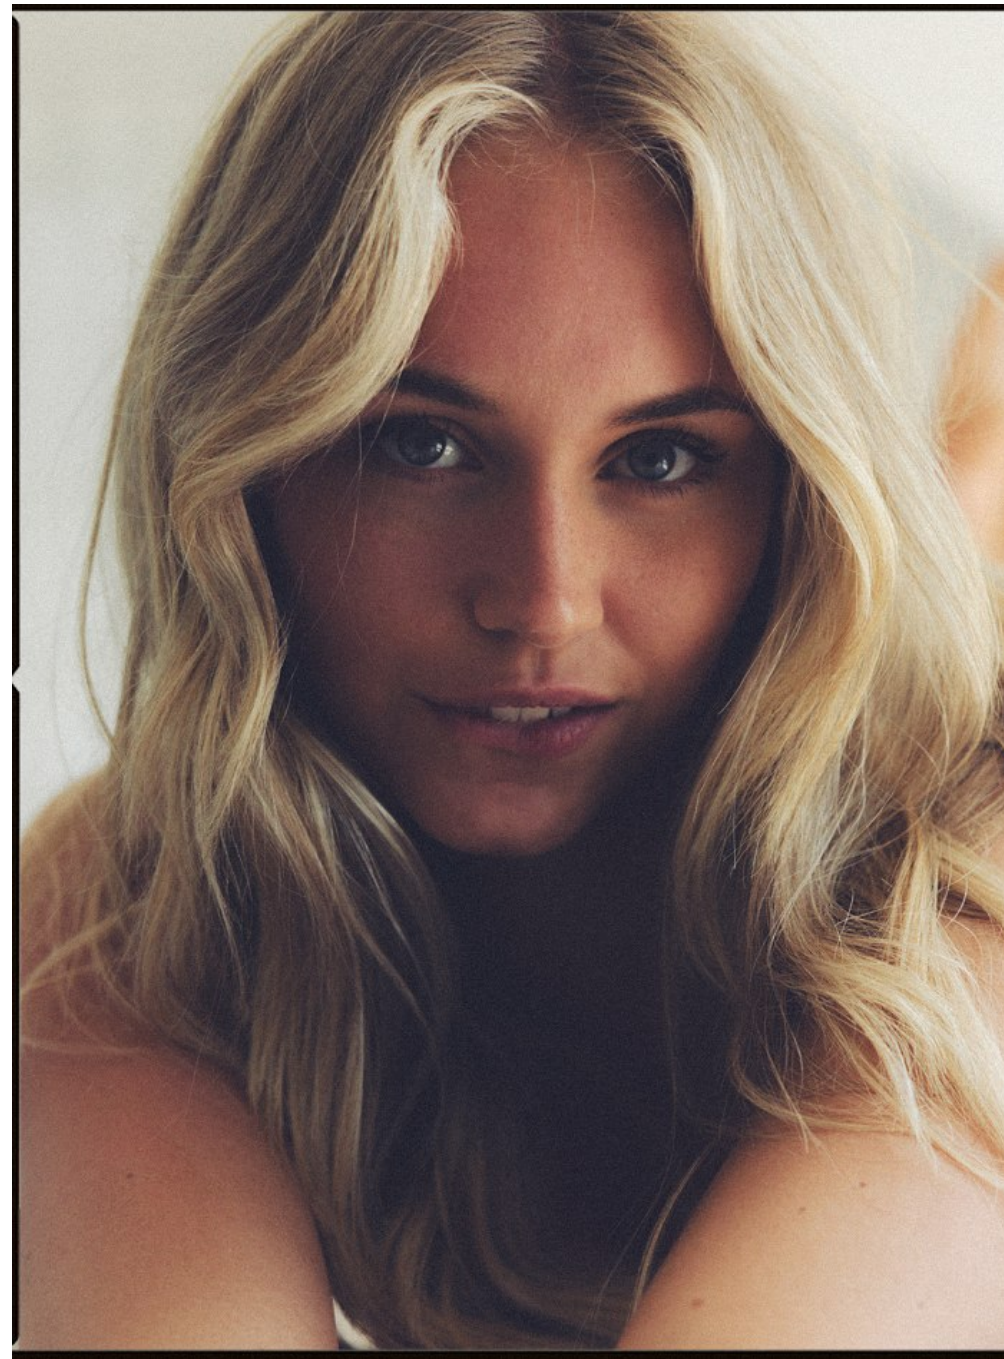

Holly Sullivan   Height 5'9" | 175cm   Bust 34" | 86cm   Waist 25" | 64cm   Hips 34" | 86cm
Dress 2 US | 32 EU   Shoe 8 US | 39 EU   Hair Blonde   Eyes Blue