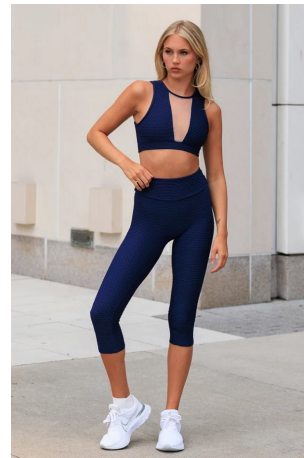

Holly Sullivan Height 5'9" | 175cm Bust 34" | 86cm Waist 25" | 64cm Hips 34" | 86cm
 Dress 2 US | 32 EU Shoe 8 US | 39 EU Hair Blonde Eyes Blue

Holly Sullivan Height 5'9" | 175cm Bust 34" | 86cm Waist 25" | 64cm Hips 34" | 86cm
Dress 2 US | 32 EU Shoe 8 US | 39 EU Hair Blonde Eyes Blue