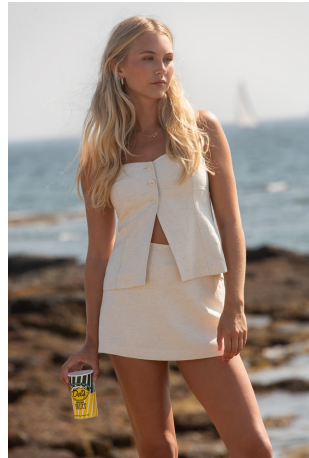

Holly Sullivan Height 5'9" | 175cm Bust 34" | 86cm Waist 25" | 64cm Hips 34" | 86cm
 Dress 2 US | 32 EU Shoe 8 US | 39 EU Hair Blonde Eyes Blue

Holly Sullivan Height 5'9" | 175cm Bust 34" | 86cm Waist 25" | 64cm Hips 34" | 86cm
Dress 2 US | 32 EU Shoe 8 US | 39 EU Hair Blonde Eyes Blue