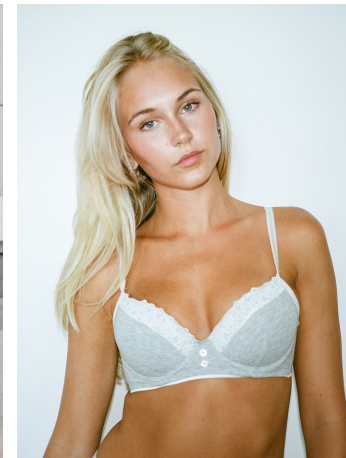

Holly Sullivan Height 5'9" | 175cm Bust 34" | 86cm Waist 25" | 64cm Hips 34" | 86cm
 Dress 2 US | 32 EU Shoe 8 US | 39 EU Hair Blonde Eyes Blue

Holly Sullivan Height 5'9" | 175cm Bust 34" | 86cm Waist 25" | 64cm Hips 34" | 86cm
Dress 2 US | 32 EU Shoe 8 US | 39 EU Hair Blonde Eyes Blue

Holly Sullivan Height 5'9" | 175cm Bust 34" | 86cm Waist 25" | 64cm Hips 34" | 86cm
Dress 2 US | 32 EU Shoe 8 US | 39 EU Hair Blonde Eyes Blue