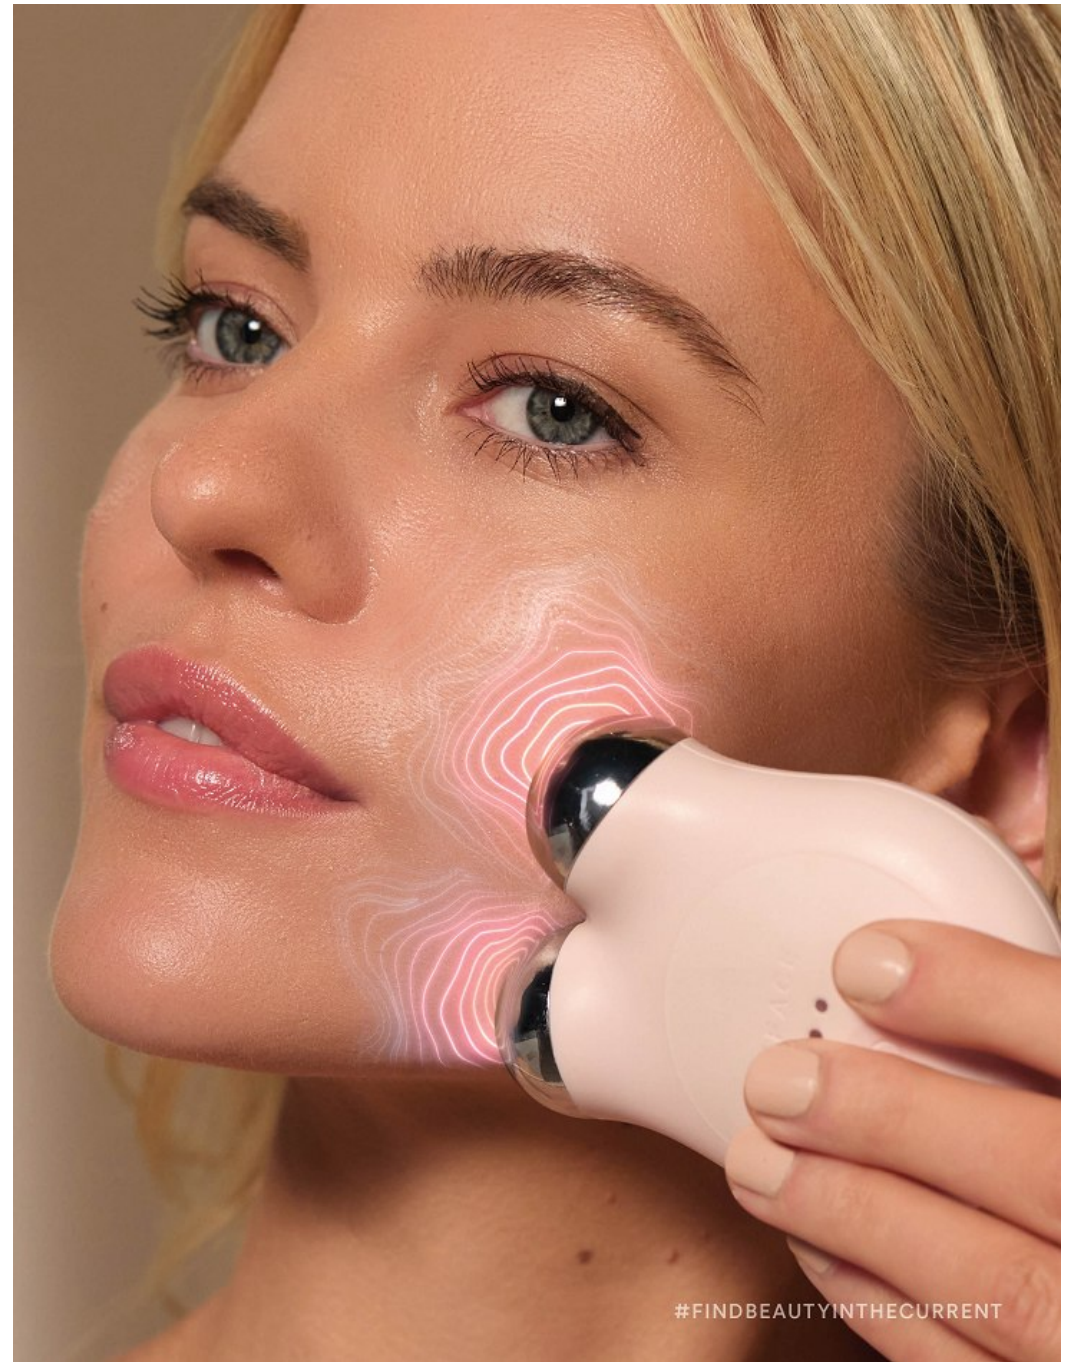

#FINDBEAUTYINTHECURRENT

Gabrielle Covers   Height 5'10" | 178cm   Bust 34" | 86cm   Waist 26" | 66cm   Hips 37" | 94cm
Dress 4-6 US | 34-36 EU   Shoe 9.5 US | 40.5 EU   Hair Blonde   Eyes Blue

CGM
CAROLINE GLEASON
MANAGEMENT