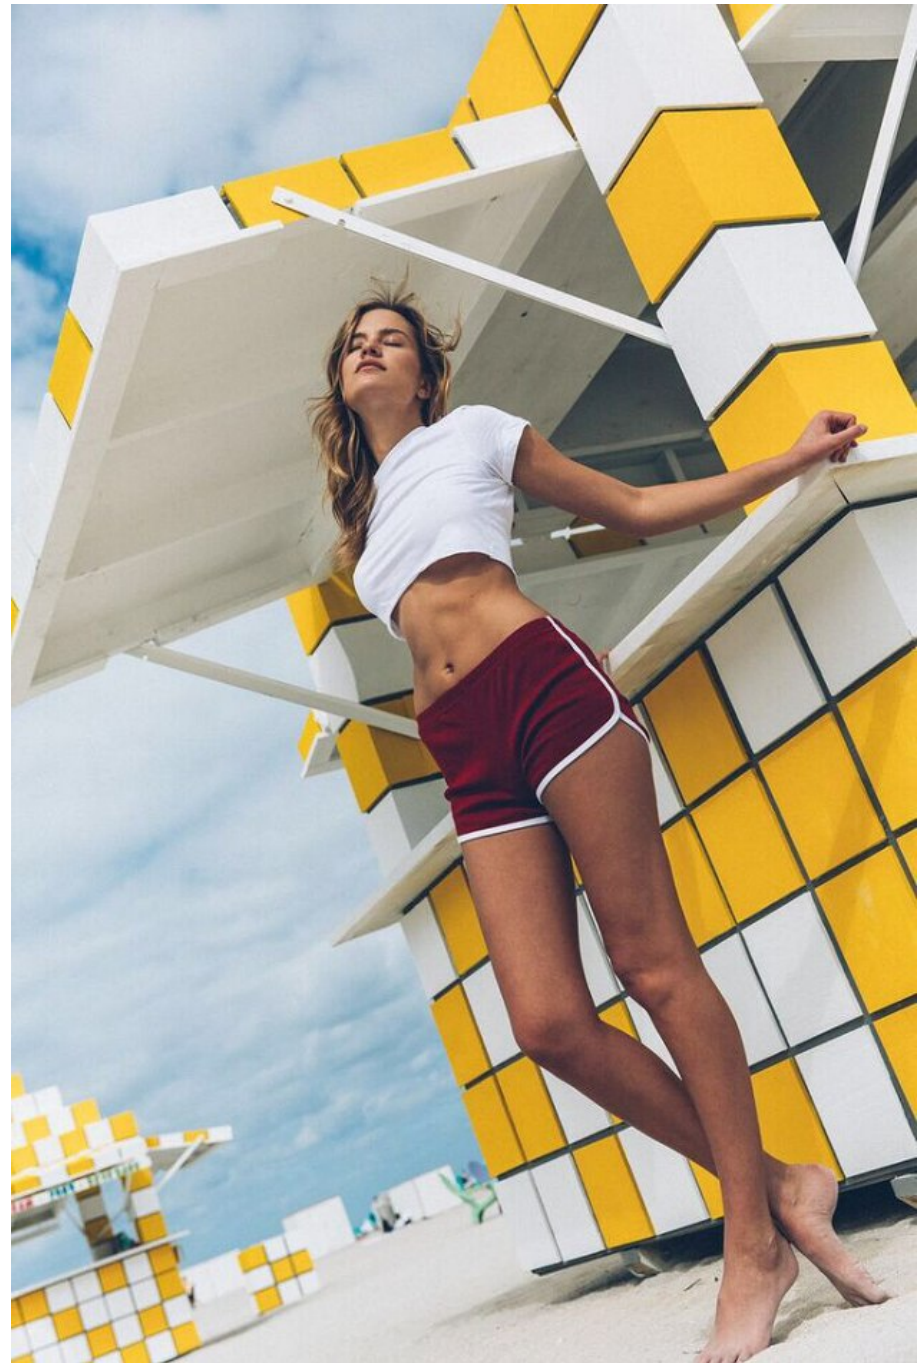

Gabrielle Covers   Height 5'10" | 178cm   Bust 34" | 86cm   Waist 26" | 66cm   Hips 37" | 94cm
Dress 4-6 US | 34-36 EU   Shoe 9.5 US | 40.5 EU   Hair Blonde   Eyes Blue