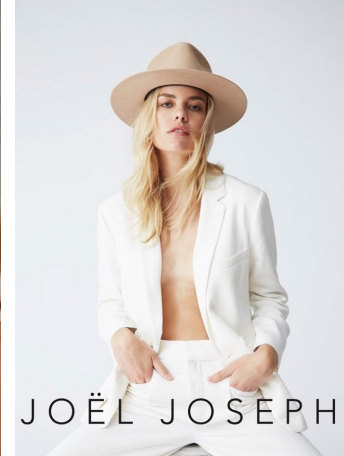

Gabrielle Covers    Height 5'10" | 178cm    Bust 34" | 86cm    Waist 26" | 66cm    Hips 37" | 94cm  
 Dress 4-6 US | 34-36 EU    Shoe 9.5 US | 40.5 EU    Hair Blonde    Eyes Blue

Gabrielle Covers Height 5'10" | 178cm Bust 34" | 86cm Waist 26" | 66cm Hips 37" | 94cm  
Dress 4-6 US | 34-36 EU Shoe 9.5 US | 40.5 EU Hair Blonde Eyes Blue