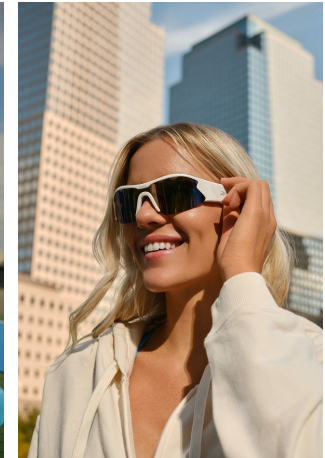

Gabrielle Covers    Height 5'10" | 178cm    Bust 34" | 86cm    Waist 26" | 66cm    Hips 37" | 94cm  
 Dress 4-6 US | 34-36 EU    Shoe 9.5 US | 40.5 EU    Hair Blonde    Eyes Blue

Gabrielle Covers Height 5'10" | 178cm Bust 34" | 86cm Waist 26" | 66cm Hips 37" | 94cm  
Dress 4-6 US | 34-36 EU Shoe 9.5 US | 40.5 EU Hair Blonde Eyes Blue