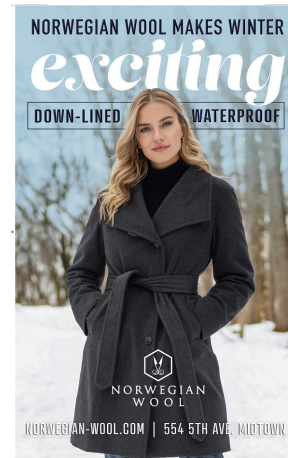

Gabrielle Covers Height 5'10" | 178cm Bust 34" | 86cm Waist 26" | 66cm Hips 37" | 94cm
Dress 4-6 US | 34-36 EU Shoe 9.5 US | 40.5 EU Hair Blonde Eyes Blue