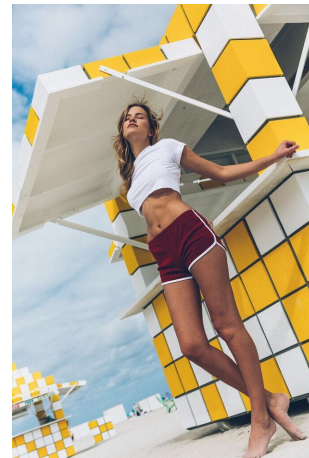

Gabrielle Covers Height 5'10" | 178cm Bust 34" | 86cm Waist 26" | 66cm Hips 37" | 94cm
Dress 4-6 US | 34-36 EU Shoe 9.5 US | 40.5 EU Hair Blonde Eyes Blue