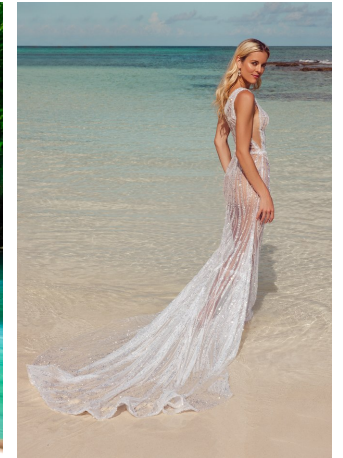

Gabrielle Covers    Height 5'10" | 178cm    Bust 34" | 86cm    Waist 26" | 66cm    Hips 37" | 94cm  
 Dress 4-6 US | 34-36 EU    Shoe 9.5 US | 40.5 EU    Hair Blonde    Eyes Blue

Gabrielle Covers Height 5'10" | 178cm Bust 34" | 86cm Waist 26" | 66cm Hips 37" | 94cm  
Dress 4-6 US | 34-36 EU Shoe 9.5 US | 40.5 EU Hair Blonde Eyes Blue