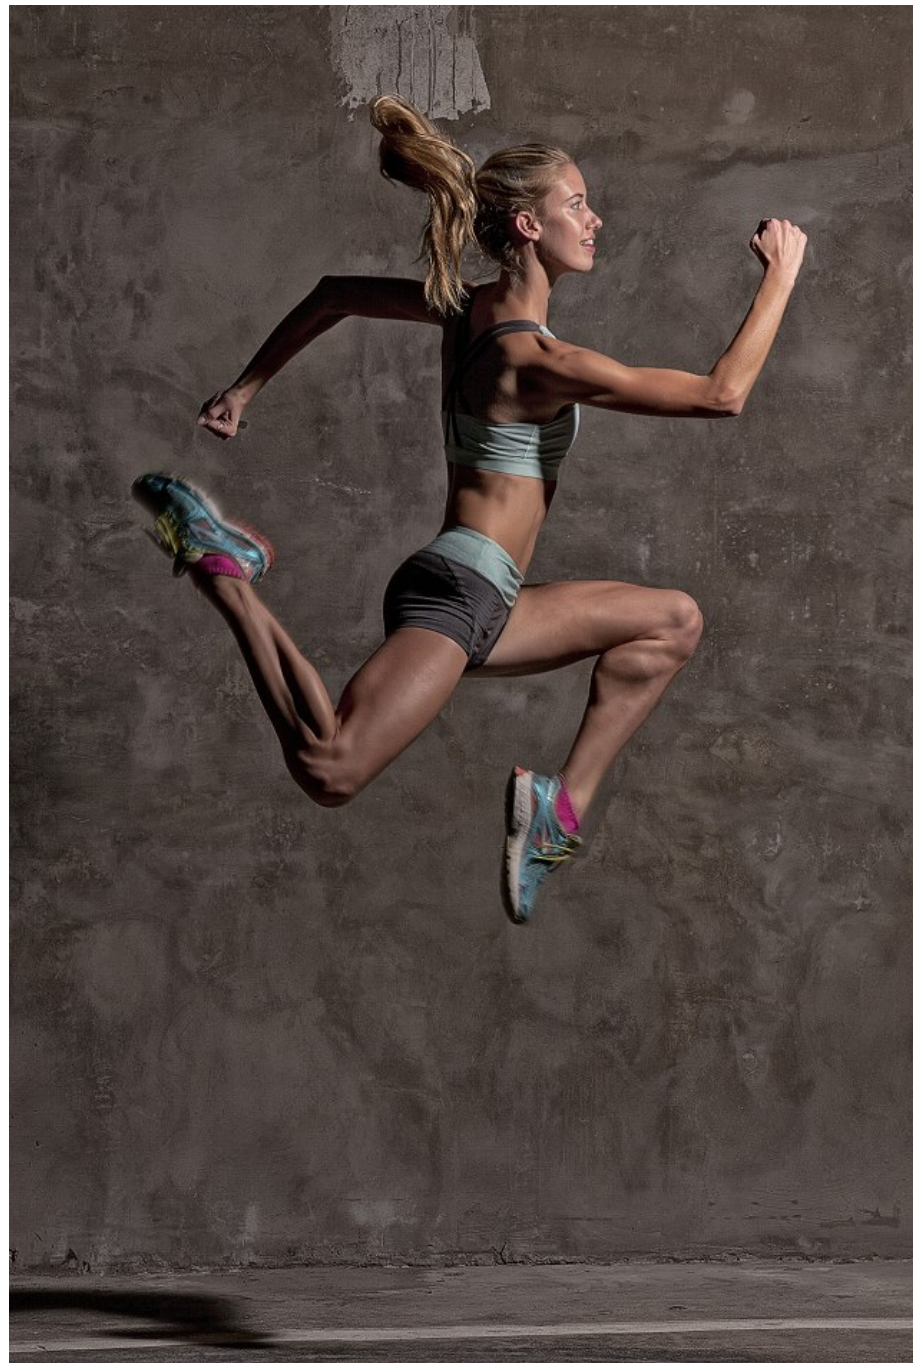

Lara Carter   Height 5'9" | 175cm   Bust 34" | 86cm   Waist 23" | 58cm   Hips 34" | 86cm
Dress 2 US | 32 EU   Shoe 8.5 US | 39.5 EU   Hair Blonde   Eyes Blue

CGM
CAROLINE GLEASON
MANAGEMENT