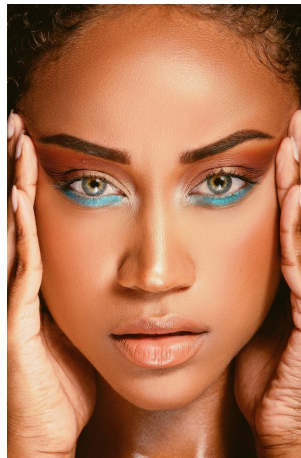

Briana Robertson Height 5'7.5" | 172cm Bust 36" | 91cm Waist 29" | 74cm Hips 37" | 94cm
Dress 6 US | 36 EU Shoe 7.5 US | 38.5 EU Hair Brown Eyes Green