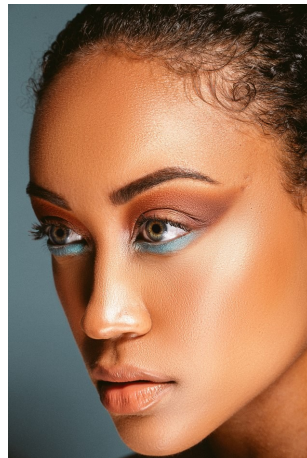

Briana Robertson Height 5'7.5" | 172cm Bust 36" | 91cm Waist 29" | 74cm Hips 37" | 94cm
Dress 6 US | 36 EU Shoe 7.5 US | 38.5 EU Hair Brown Eyes Green