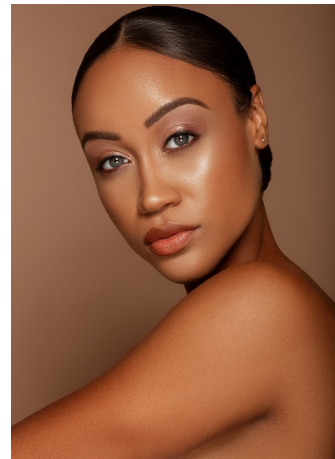

Briana Robertson Height 5'7.5" | 172cm Bust 36" | 91cm Waist 29" | 74cm Hips 37" | 94cm
Dress 6 US | 36 EU Shoe 7.5 US | 38.5 EU Hair Brown Eyes Green

Briana Robertson Height 5'7.5" | 172cm Bust 36" | 91cm Waist 29" | 74cm Hips 37" | 94cm
 Dress 6 US | 36 EU Shoe 7.5 US | 38.5 EU Hair Brown Eyes Green