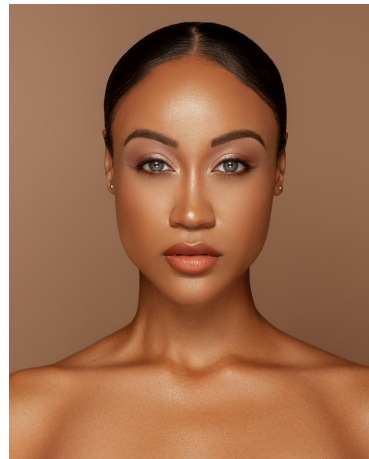

Briana Robertson Height 5'7.5" | 172cm Bust 36" | 91cm Waist 29" | 74cm Hips 37" | 94cm
Dress 6 US | 36 EU Shoe 7.5 US | 38.5 EU Hair Brown Eyes Green

Briana Robertson Height 5'7.5" | 172cm Bust 36" | 91cm Waist 29" | 74cm Hips 37" | 94cm
 Dress 6 US | 36 EU Shoe 7.5 US | 38.5 EU Hair Brown Eyes Green