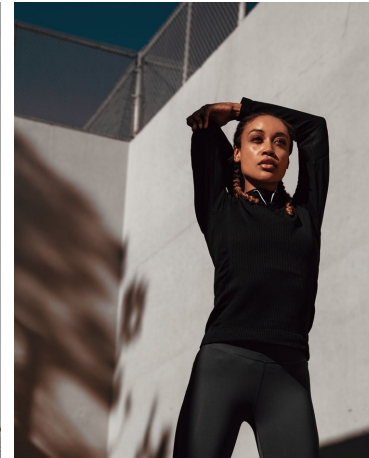

Briana Robertson Height 5'7.5" | 172cm Bust 36" | 91cm Waist 29" | 74cm Hips 37" | 94cm
Dress 6 US | 36 EU Shoe 7.5 US | 38.5 EU Hair Brown Eyes Green