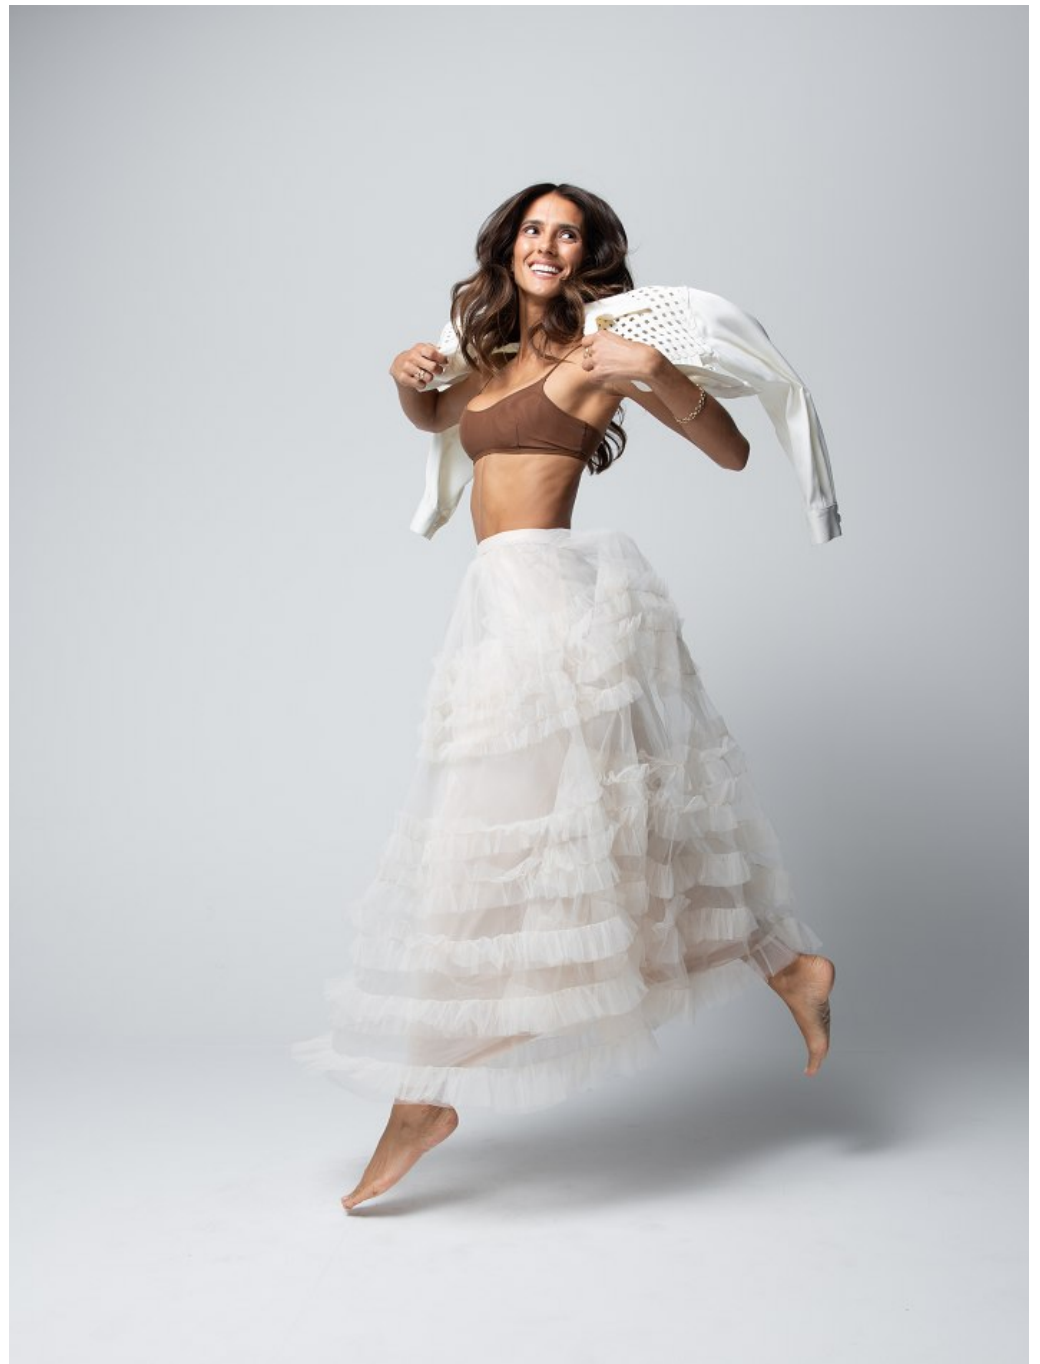

Amanda Riley Height 5'10" | 178cm Bust 34" | 86cm Waist 25" | 63cm Hips 36" | 91cm
Dress 4 US | 34 EU Shoe 8.5 US | 39.5 EU Hair Brown Eyes Brown

Amanda Riley Height 5'10" | 178cm Bust 34" | 86cm Waist 25" | 63cm Hips 36" | 91cm
Dress 4 US | 34 EU Shoe 8.5 US | 39.5 EU Hair Brown Eyes Brown