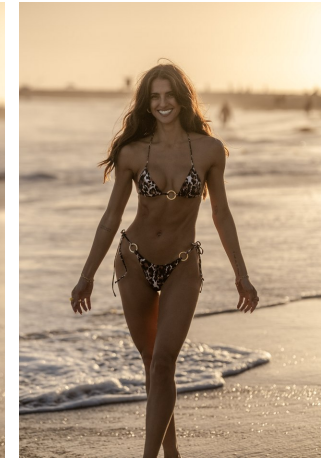

Amanda Riley Height 5'10" | 178cm Bust 34" | 86cm Waist 25" | 63cm Hips 36" | 91cm
Dress 4 US | 34 EU Shoe 8.5 US | 39.5 EU Hair Brown Eyes Brown

Amanda Riley Height 5'10" | 178cm Bust 34" | 86cm Waist 25" | 63cm Hips 36" | 91cm
Dress 4 US | 34 EU Shoe 8.5 US | 39.5 EU Hair Brown Eyes Brown