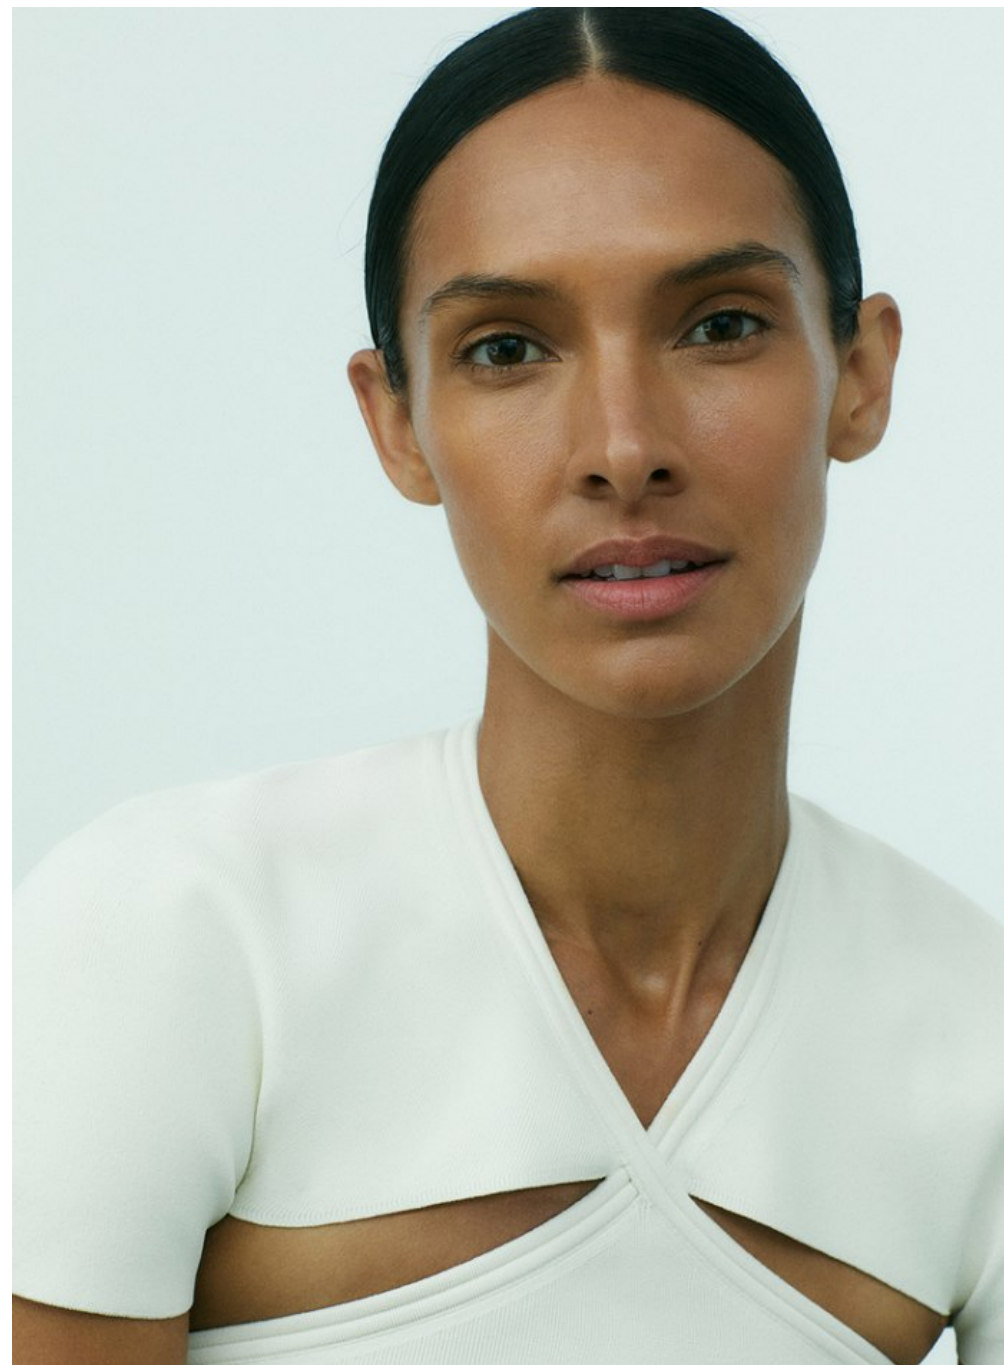

Sadie Burris Height 5'9" | 175cm Bust 34" | 86cm Waist 26" | 66cm Hips 36" | 92cm
Dress 2-4 US | 32-34 EU Shoe 9.5 US | 40.5 EU Hair Brown Eyes Brown