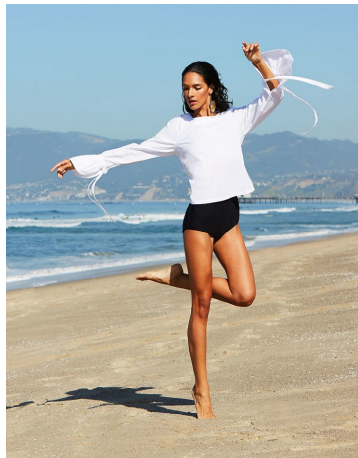

Sadie Burris Height 5'9" | 175cm Bust 34" | 86cm Waist 26" | 66cm Hips 36" | 92cm
Dress 2-4 US | 32-34 EU Shoe 9.5 US | 40.5 EU Hair Brown Eyes Brown