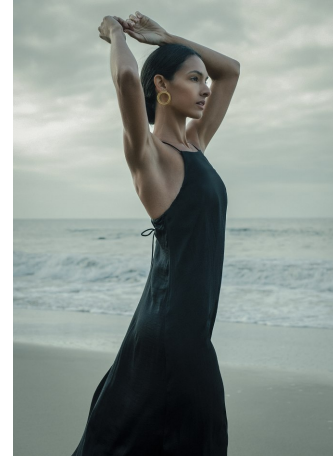

Sadie Burris Height 5'9" | 175cm Bust 34" | 86cm Waist 26" | 66cm Hips 36" | 92cm
Dress 2-4 US | 32-34 EU Shoe 9.5 US | 40.5 EU Hair Brown Eyes Brown

Sadie Burris Height 5'9" | 175cm Bust 34" | 86cm Waist 26" | 66cm Hips 36" | 92cm
Dress 2-4 US | 32-34 EU Shoe 9.5 US | 40.5 EU Hair Brown Eyes Brown