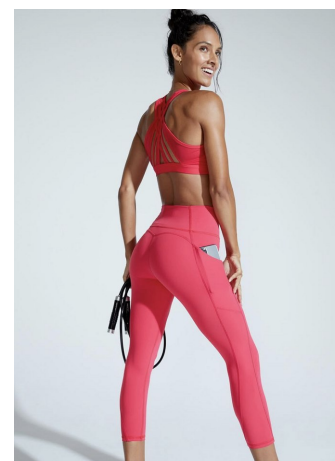

Sadie Burris Height 5'9" | 175cm Bust 34" | 86cm Waist 26" | 66cm Hips 36" | 92cm
Dress 2-4 US | 32-34 EU Shoe 9.5 US | 40.5 EU Hair Brown Eyes Brown

Sadie Burris Height 5'9" | 175cm Bust 34" | 86cm Waist 26" | 66cm Hips 36" | 92cm
Dress 2-4 US | 32-34 EU Shoe 9.5 US | 40.5 EU Hair Brown Eyes Brown