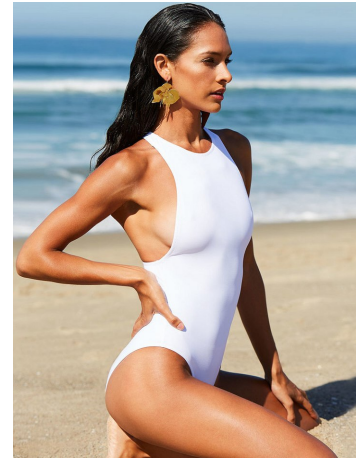

Sadie Burris Height 5'9" | 175cm Bust 34" | 86cm Waist 26" | 66cm Hips 36" | 92cm
Dress 2-4 US | 32-34 EU Shoe 9.5 US | 40.5 EU Hair Brown Eyes Brown

Sadie Burris Height 5'9" | 175cm Bust 34" | 86cm Waist 26" | 66cm Hips 36" | 92cm
Dress 2-4 US | 32-34 EU Shoe 9.5 US | 40.5 EU Hair Brown Eyes Brown