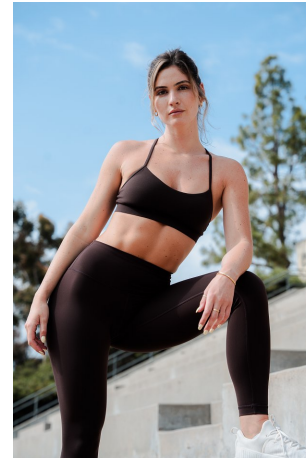

Shauna Sexton Height 5'9" | 175cm Bust 34" | 86cm Waist 26" | 66cm Hips 36" | 92cm
Dress 2-4 US | 32-34 EU Shoe 8 US | 39 EU Hair Light Brown Eyes Brown

Shauna Sexton Height 5'9" | 175cm Bust 34" | 86cm Waist 26" | 66cm Hips 36" | 92cm
Dress 2-4 US | 32-34 EU Shoe 8 US | 39 EU Hair Light Brown Eyes Brown