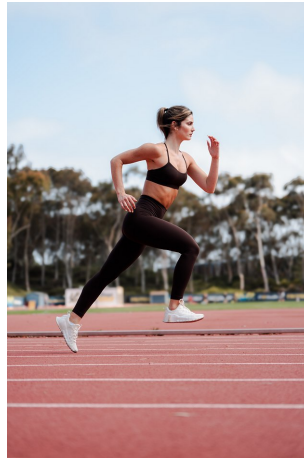

Shauna Sexton Height 5'9" | 175cm Bust 34" | 86cm Waist 26" | 66cm Hips 36" | 92cm
Dress 2-4 US | 32-34 EU Shoe 8 US | 39 EU Hair Light Brown Eyes Brown

Shauna Sexton Height 5'9" | 175cm Bust 34" | 86cm Waist 26" | 66cm Hips 36" | 92cm
Dress 2-4 US | 32-34 EU Shoe 8 US | 39 EU Hair Light Brown Eyes Brown