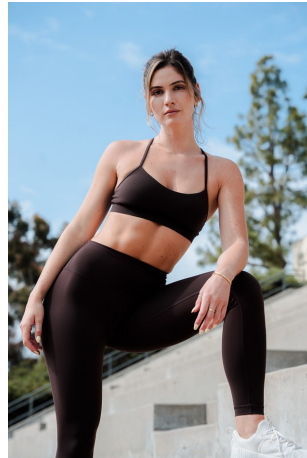

Shauna Sexton Height 5'9" | 175cm Bust 34" | 86cm Waist 26" | 66cm Hips 36" | 92cm
Dress 2-4 US | 32-34 EU Shoe 8 US | 39 EU Hair Light Brown Eyes Brown

CGM
CAROLINE GLEASON
MANAGEMENT

Shauna Sexton Height 5'9" | 175cm Bust 34" | 86cm Waist 26" | 66cm Hips 36" | 92cm
Dress 2-4 US | 32-34 EU Shoe 8 US | 39 EU Hair Light Brown Eyes Brown

Shauna Sexton Height 5'9" | 175cm Bust 34" | 86cm Waist 26" | 66cm Hips 36" | 92cm
Dress 2-4 US | 32-34 EU Shoe 8 US | 39 EU Hair Light Brown Eyes Brown

Shauna Sexton Height 5'9" | 175cm Bust 34" | 86cm Waist 26" | 66cm Hips 36" | 92cm
Dress 2-4 US | 32-34 EU Shoe 8 US | 39 EU Hair Light Brown Eyes Brown