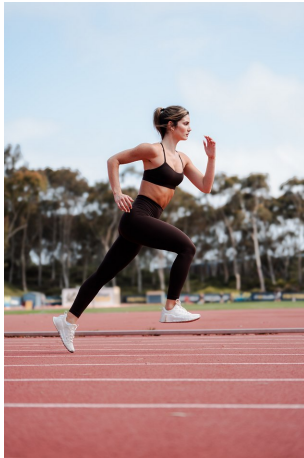

Shauna Sexton Height 5'9" | 175cm Bust 34" | 86cm Waist 26" | 66cm Hips 36" | 92cm
Dress 2-4 US | 32-34 EU Shoe 8 US | 39 EU Hair Light Brown Eyes Brown

CGM
CAROLINE GLEASON
MANAGEMENT

Shauna Sexton Height 5'9" | 175cm Bust 34" | 86cm Waist 26" | 66cm Hips 36" | 92cm
Dress 2-4 US | 32-34 EU Shoe 8 US | 39 EU Hair Light Brown Eyes Brown

Shauna Sexton Height 5'9" | 175cm Bust 34" | 86cm Waist 26" | 66cm Hips 36" | 92cm
Dress 2-4 US | 32-34 EU Shoe 8 US | 39 EU Hair Light Brown Eyes Brown

Shauna Sexton Height 5'9" | 175cm Bust 34" | 86cm Waist 26" | 66cm Hips 36" | 92cm
Dress 2-4 US | 32-34 EU Shoe 8 US | 39 EU Hair Light Brown Eyes Brown