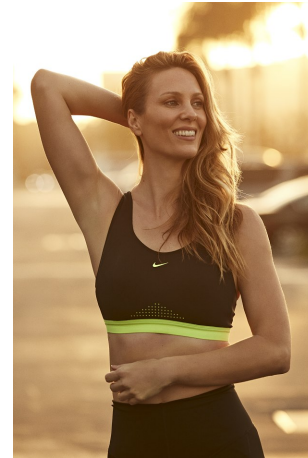

Emma Ward Height 5'10" | 178cm Bust 34" | 86cm Waist 26" | 66cm Hips 37" | 94cm
Dress 2 US | 32 EU Shoe 9 US | 40 EU Hair Blonde Eyes Hazel

Emma Ward Height 5'10" | 178cm Bust 34" | 86cm Waist 26" | 66cm Hips 37" | 94cm
Dress 2 US | 32 EU Shoe 9 US | 40 EU Hair Blonde Eyes Hazel