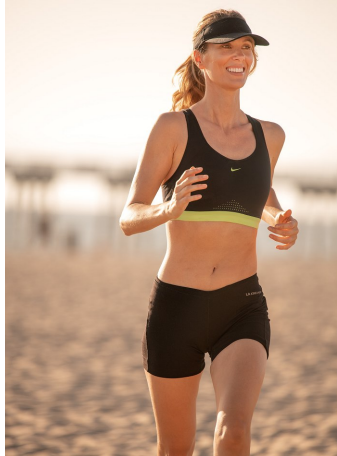

Emma Ward Height 5'10" | 178cm Bust 34" | 86cm Waist 26" | 66cm Hips 37" | 94cm
Dress 2 US | 32 EU Shoe 9 US | 40 EU Hair Blonde Eyes Hazel

Emma Ward Height 5'10" | 178cm Bust 34" | 86cm Waist 26" | 66cm Hips 37" | 94cm
Dress 2 US | 32 EU Shoe 9 US | 40 EU Hair Blonde Eyes Hazel