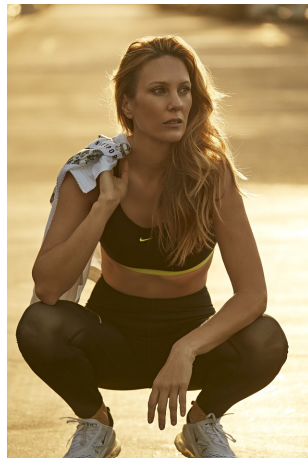

Emma Ward Height 5'10" | 178cm Bust 34" | 86cm Waist 26" | 66cm Hips 37" | 94cm
Dress 2 US | 32 EU Shoe 9 US | 40 EU Hair Blonde Eyes Hazel

Emma Ward Height 5'10" | 178cm Bust 34" | 86cm Waist 26" | 66cm Hips 37" | 94cm
Dress 2 US | 32 EU Shoe 9 US | 40 EU Hair Blonde Eyes Hazel