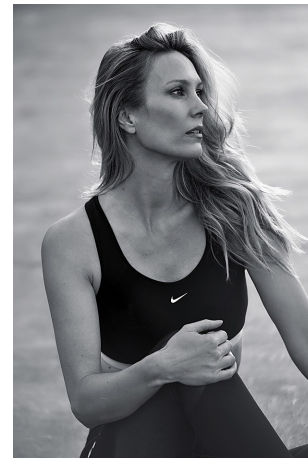

Emma Ward Height 5'10" | 178cm Bust 34" | 86cm Waist 26" | 66cm Hips 37" | 94cm
Dress 2 US | 32 EU Shoe 9 US | 40 EU Hair Blonde Eyes Hazel

Emma Ward Height 5'10" | 178cm Bust 34" | 86cm Waist 26" | 66cm Hips 37" | 94cm
Dress 2 US | 32 EU Shoe 9 US | 40 EU Hair Blonde Eyes Hazel