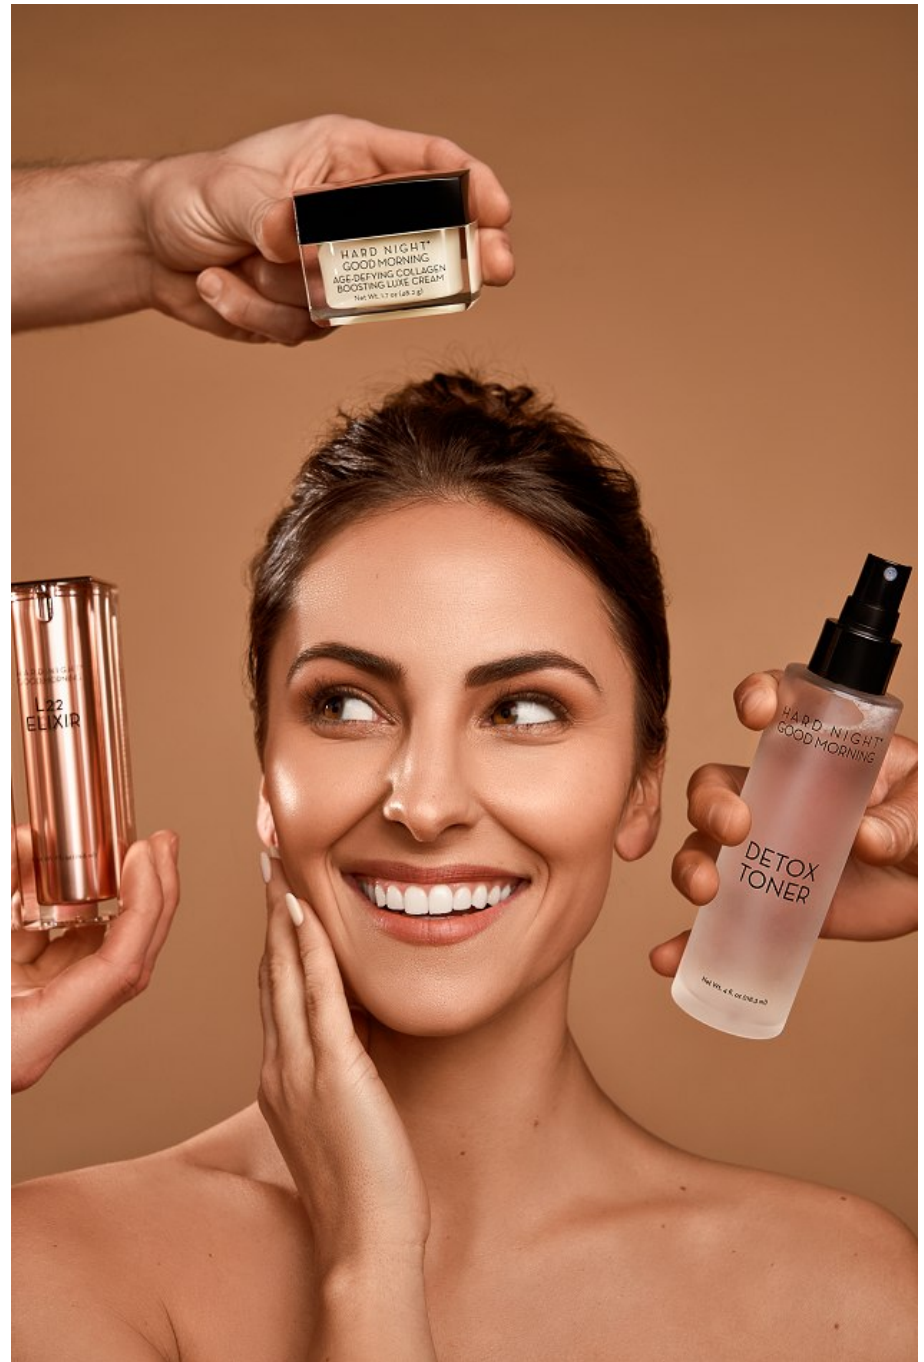

Taylor Baxter Height 5'4" | 163cm Bust 32" | 81cm Waist 24" | 61cm Hips 35.5" | 90cm
Dress 2 US | 32 EU Shoe 6 US | 37 EU Hair Brown Eyes Hazel

CGM
CAROLINE GLEASON
MANAGEMENT