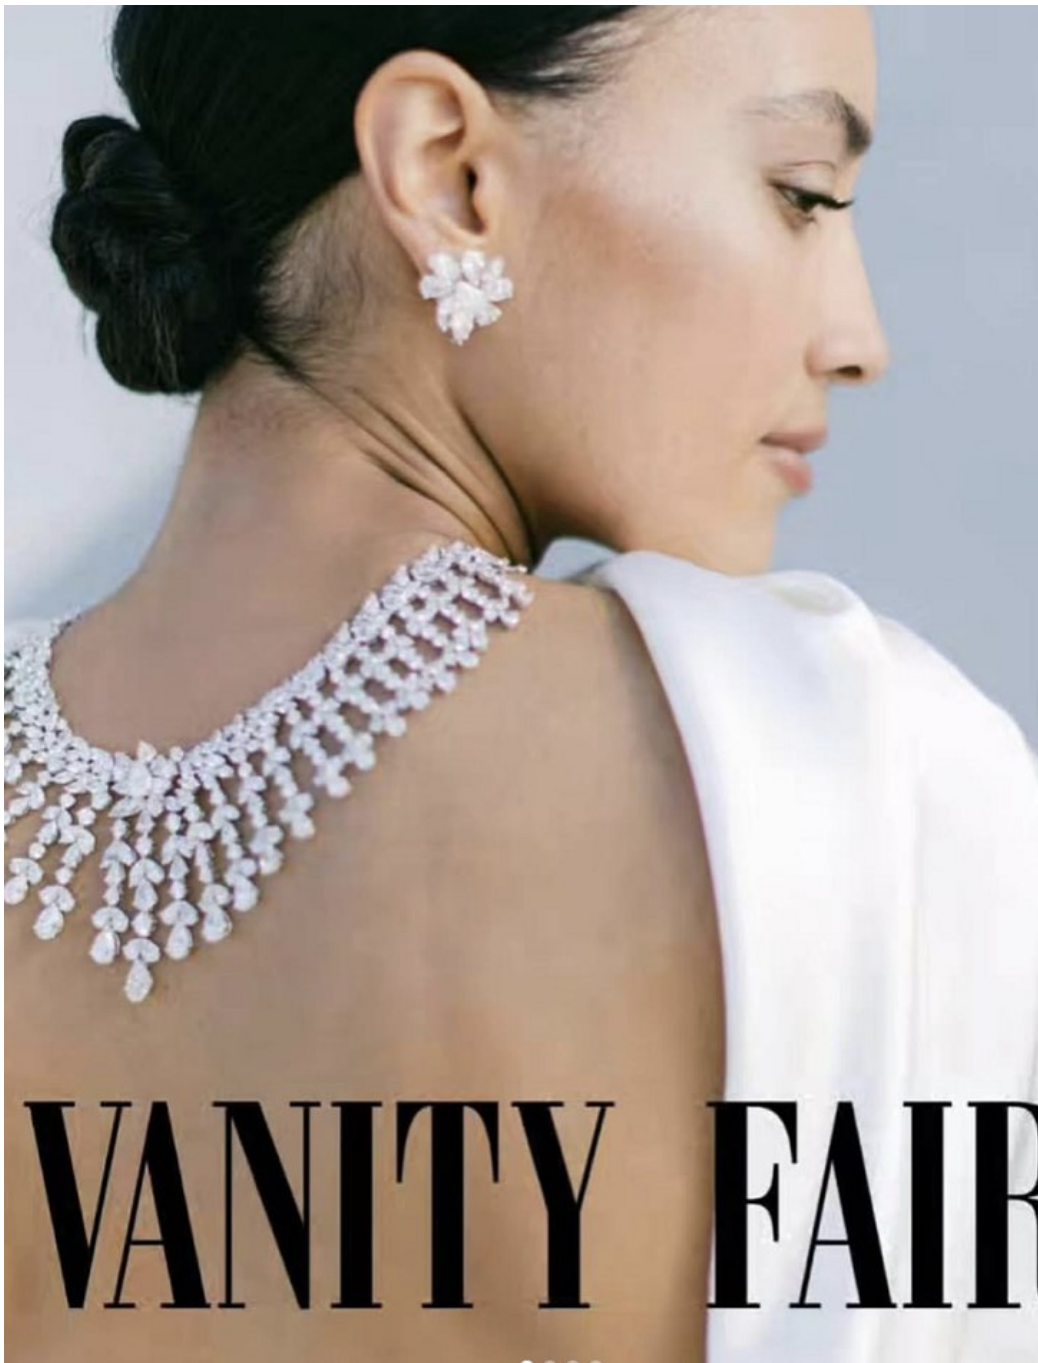

Erin Taylor Height 5'8.5" | 174cm Bust 34" | 86cm Waist 24" | 61cm Hips 34" | 86cm
Dress 2-4 US | 32-34 EU Shoe 8 US | 39 EU Hair Black Eyes Brown

Erin Taylor Height 5'8.5" | 174cm Bust 34" | 86cm Waist 24" | 61cm Hips 34" | 86cm
Dress 2-4 US | 32-34 EU Shoe 8 US | 39 EU Hair Black Eyes Brown

CGM
CAROLINE GLEASON
MANAGEMENT