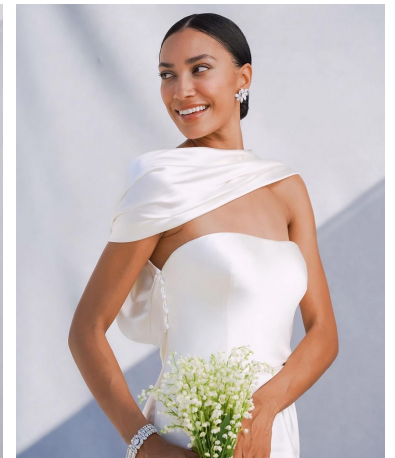

Erin Taylor Height 5'8.5" | 174cm Bust 34" | 86cm Waist 24" | 61cm Hips 34" | 86cm
Dress 2-4 US | 32-34 EU Shoe 8 US | 39 EU Hair Black Eyes Brown

Erin Taylor Height 5'8.5" | 174cm Bust 34" | 86cm Waist 24" | 61cm Hips 34" | 86cm
 Dress 2-4 US | 32-34 EU Shoe 8 US | 39 EU Hair Black Eyes Brown