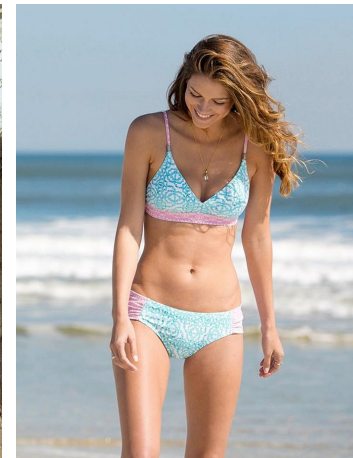

Carrie Amstutz Height 5'9" | 175cm Bust 34" | 86cm Waist 25" | 63cm Hips 35" | 89cm
Dress 2 US | 32 EU Shoe 9.5 US | 40.5 EU Hair Brown Eyes Brown

Carrie Amstutz Height 5'9" | 175cm Bust 34" | 86cm Waist 25" | 63cm Hips 35" | 89cm
 Dress 2 US | 32 EU Shoe 9.5 US | 40.5 EU Hair Brown Eyes Brown