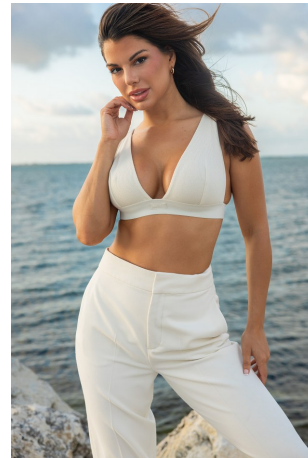

Victoria Vesce Height 5'8" | 173cm Bust 34" | 86cm Waist 27" | 69cm Hips 36" | 91cm
Dress 2-4 US | 32-34 EU Shoe 9 US | 40 EU Hair Brown Eyes Brown

CGM
CAROLINE GLEASON
MANAGEMENT

Victoria Vesce Height 5'8" | 173cm Bust 34" | 86cm Waist 27" | 69cm Hips 36" | 91cm
Dress 2-4 US | 32-34 EU Shoe 9 US | 40 EU Hair Brown Eyes Brown

CGM
CAROLINE GLEASON
MANAGEMENT

Victoria Vesce Height 5'8" | 173cm Bust 34" | 86cm Waist 27" | 69cm Hips 36" | 91cm
Dress 2-4 US | 32-34 EU Shoe 9 US | 40 EU Hair Brown Eyes Brown

Victoria Vesce Height 5'8" | 173cm Bust 34" | 86cm Waist 27" | 69cm Hips 36" | 91cm
Dress 2-4 US | 32-34 EU Shoe 9 US | 40 EU Hair Brown Eyes Brown

Victoria Vesce Height 5'8" | 173cm Bust 34" | 86cm Waist 27" | 69cm Hips 36" | 91cm
Dress 2-4 US | 32-34 EU Shoe 9 US | 40 EU Hair Brown Eyes Brown