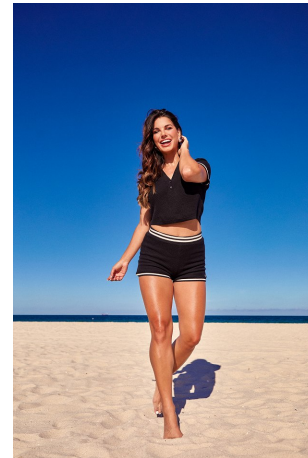

Victoria Vesce Height 5'8" | 173cm Bust 34" | 86cm Waist 27" | 69cm Hips 36" | 91cm
Dress 2-4 US | 32-34 EU Shoe 9 US | 40 EU Hair Brown Eyes Brown

CGM
CAROLINE GLEASON
MANAGEMENT

Victoria Vesce Height 5'8" | 173cm Bust 34" | 86cm Waist 27" | 69cm Hips 36" | 91cm
Dress 2-4 US | 32-34 EU Shoe 9 US | 40 EU Hair Brown Eyes Brown

CGM
CAROLINE GLEASON
MANAGEMENT

Victoria Vesce Height 5'8" | 173cm Bust 34" | 86cm Waist 27" | 69cm Hips 36" | 91cm
Dress 2-4 US | 32-34 EU Shoe 9 US | 40 EU Hair Brown Eyes Brown

Victoria Vesce Height 5'8" | 173cm Bust 34" | 86cm Waist 27" | 69cm Hips 36" | 91cm
Dress 2-4 US | 32-34 EU Shoe 9 US | 40 EU Hair Brown Eyes Brown

Victoria Vesce Height 5'8" | 173cm Bust 34" | 86cm Waist 27" | 69cm Hips 36" | 91cm
Dress 2-4 US | 32-34 EU Shoe 9 US | 40 EU Hair Brown Eyes Brown