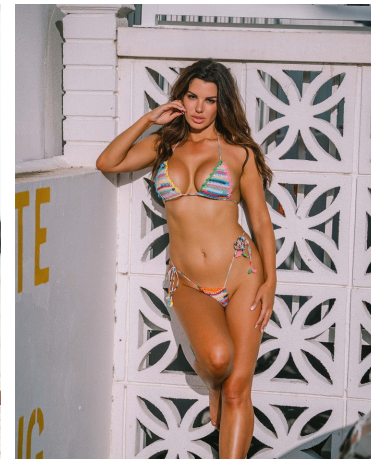

Victoria Vesce Height 5'8" | 173cm Bust 34" | 86cm Waist 27" | 69cm Hips 36" | 91cm  
Dress 2-4 US | 32-34 EU Shoe 9 US | 40 EU Hair Brown Eyes Brown

Victoria Vesce Height 5'8" | 173cm Bust 34" | 86cm Waist 27" | 69cm Hips 36" | 91cm  
Dress 2-4 US | 32-34 EU Shoe 9 US | 40 EU Hair Brown Eyes Brown

Victoria Vesce   Height 5'8" | 173cm   Bust 34" | 86cm   Waist 27" | 69cm   Hips 36" | 91cm  
Dress 2-4 US | 32-34 EU   Shoe 9 US | 40 EU   Hair Brown   Eyes Brown