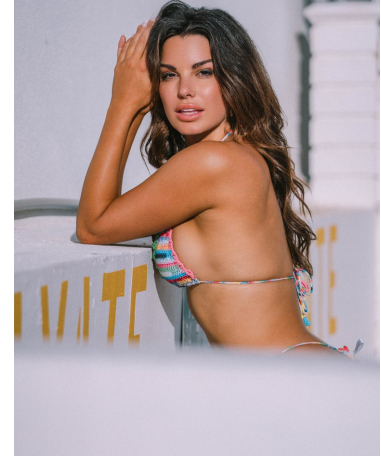

Victoria Vesce Height 5'8" | 173cm Bust 34" | 86cm Waist 27" | 69cm Hips 36" | 91cm
Dress 2-4 US | 32-34 EU Shoe 9 US | 40 EU Hair Brown Eyes Brown

CGM
CAROLINE GLEASON
MANAGEMENT

Victoria Vesce Height 5'8" | 173cm Bust 34" | 86cm Waist 27" | 69cm Hips 36" | 91cm
Dress 2-4 US | 32-34 EU Shoe 9 US | 40 EU Hair Brown Eyes Brown

CGM
CAROLINE GLEASON
MANAGEMENT

Victoria Vesce Height 5'8" | 173cm Bust 34" | 86cm Waist 27" | 69cm Hips 36" | 91cm
Dress 2-4 US | 32-34 EU Shoe 9 US | 40 EU Hair Brown Eyes Brown

Victoria Vesce Height 5'8" | 173cm Bust 34" | 86cm Waist 27" | 69cm Hips 36" | 91cm
Dress 2-4 US | 32-34 EU Shoe 9 US | 40 EU Hair Brown Eyes Brown

Victoria Vesce Height 5'8" | 173cm Bust 34" | 86cm Waist 27" | 69cm Hips 36" | 91cm
Dress 2-4 US | 32-34 EU Shoe 9 US | 40 EU Hair Brown Eyes Brown