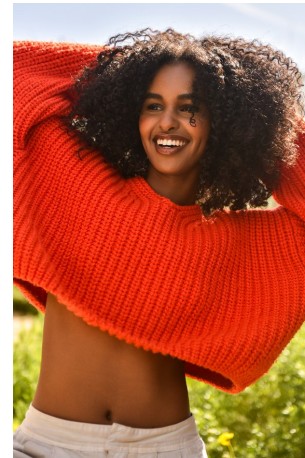

Nyrus Abdulle Height 5'8" | 173cm Bust 34" | 86cm Waist 24" | 61cm Hips 34" | 86cm  
Dress 2 US | 32 EU Shoe 9 US | 40 EU Hair Brown Eyes Brown

Nyrus Abdulle    Height 5'8" | 173cm    Bust 34" | 86cm    Waist 24" | 61cm    Hips 34" | 86cm  
 Dress 2 US | 32 EU    Shoe 9 US | 40 EU    Hair Brown    Eyes Brown