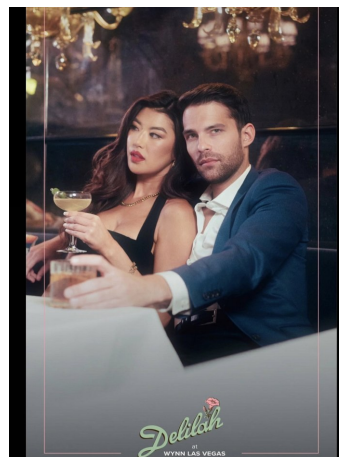

Jenn Lee Height 5'7.5" | 172cm Bust 32" | 81cm Waist 23" | 58cm Hips 34.5" | 87cm
Dress 2 US | 32 EU Shoe 6.5 US | 37.5 EU Hair Dark Brown Eyes Dark Brown