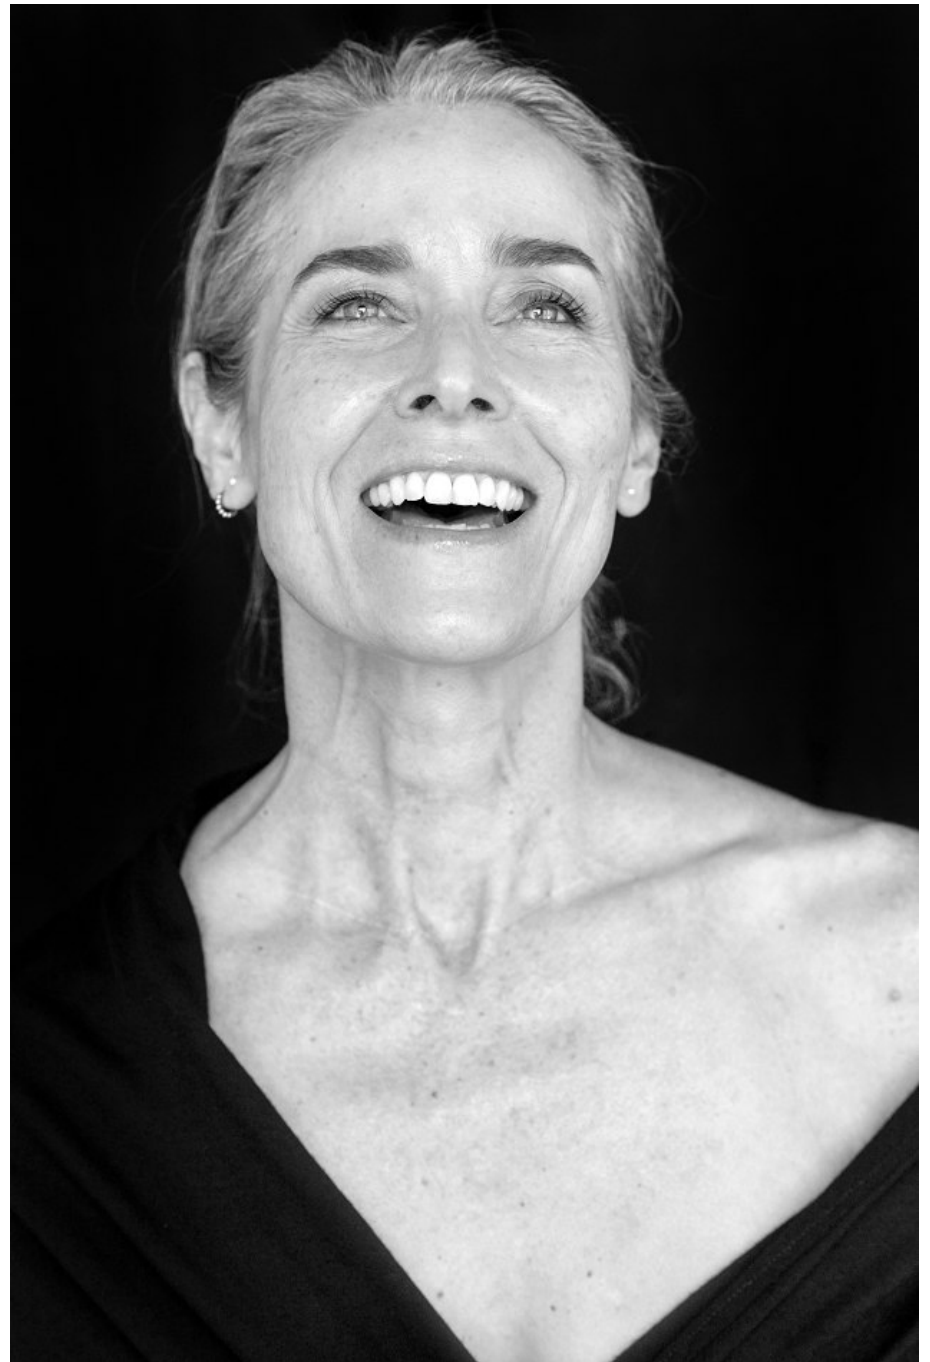

Sarah Vespermann Height 5'5" | 165cm Bust 34" | 86cm Waist 26.5" | 67cm Hips 37" | 94cm
Dress 2 US | 32 EU Shoe 7.5 US | 38.5 EU Hair Salt and Pepper Eyes Blue

Sarah Vespermann Height 5'5" | 165cm Bust 34" | 86cm Waist 26.5" | 67cm Hips 37" | 94cm
Dress 2 US | 32 EU Shoe 7.5 US | 38.5 EU Hair Salt and Pepper Eyes Blue