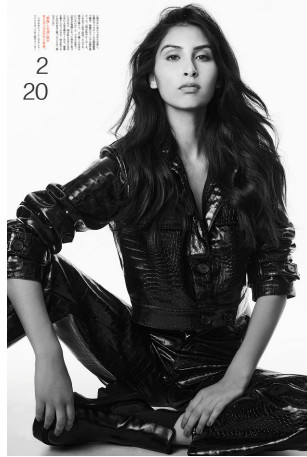

Rachel Katsock Height 5'9" | 175cm Bust 34" | 86cm Waist 25" | 63cm Hips 35" | 89cm
Dress 2 US | 32 EU Shoe 9 US | 40 EU Hair Brown Eyes Brown

Rachel Katsock Height 5'9" | 175cm Bust 34" | 86cm Waist 25" | 63cm Hips 35" | 89cm
Dress 2 US | 32 EU Shoe 9 US | 40 EU Hair Brown Eyes Brown

CGM
CAROLINE GLEASON
MANAGEMENT

Rachel Katsock Height 5'9" | 175cm Bust 34" | 86cm Waist 25" | 63cm Hips 35" | 89cm
Dress 2 US | 32 EU Shoe 9 US | 40 EU Hair Brown Eyes Brown

Rachel Katsock Height 5'9" | 175cm Bust 34" | 86cm Waist 25" | 63cm Hips 35" | 89cm
Dress 2 US | 32 EU Shoe 9 US | 40 EU Hair Brown Eyes Brown