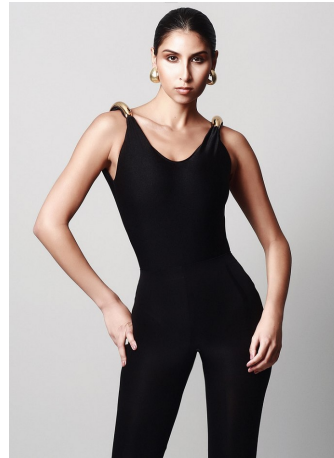

Rachel Katsock Height 5'9" | 175cm Bust 34" | 86cm Waist 25" | 63cm Hips 35" | 89cm  
Dress 2 US | 32 EU Shoe 9 US | 40 EU Hair Brown Eyes Brown

Rachel Katsock   Height 5'9" | 175cm   Bust 34" | 86cm   Waist 25" | 63cm   Hips 35" | 89cm  
Dress 2 US | 32 EU   Shoe 9 US | 40 EU   Hair Brown   Eyes Brown

Rachel Katsock   Height 5'9" | 175cm   Bust 34" | 86cm   Waist 25" | 63cm   Hips 35" | 89cm  
Dress 2 US | 32 EU   Shoe 9 US | 40 EU   Hair Brown   Eyes Brown