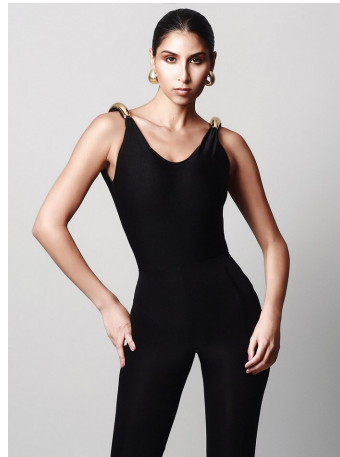

Rachel Katsock Height 5'9" | 175cm Bust 34" | 86cm Waist 25" | 63cm Hips 35" | 89cm
Dress 2 US | 32 EU Shoe 9 US | 40 EU Hair Brown Eyes Brown

Rachel Katsock Height 5'9" | 175cm Bust 34" | 86cm Waist 25" | 63cm Hips 35" | 89cm
Dress 2 US | 32 EU Shoe 9 US | 40 EU Hair Brown Eyes Brown

CGM
CAROLINE GLEASON
MANAGEMENT

Rachel Katsock Height 5'9" | 175cm Bust 34" | 86cm Waist 25" | 63cm Hips 35" | 89cm
Dress 2 US | 32 EU Shoe 9 US | 40 EU Hair Brown Eyes Brown

Rachel Katsock Height 5'9" | 175cm Bust 34" | 86cm Waist 25" | 63cm Hips 35" | 89cm
Dress 2 US | 32 EU Shoe 9 US | 40 EU Hair Brown Eyes Brown