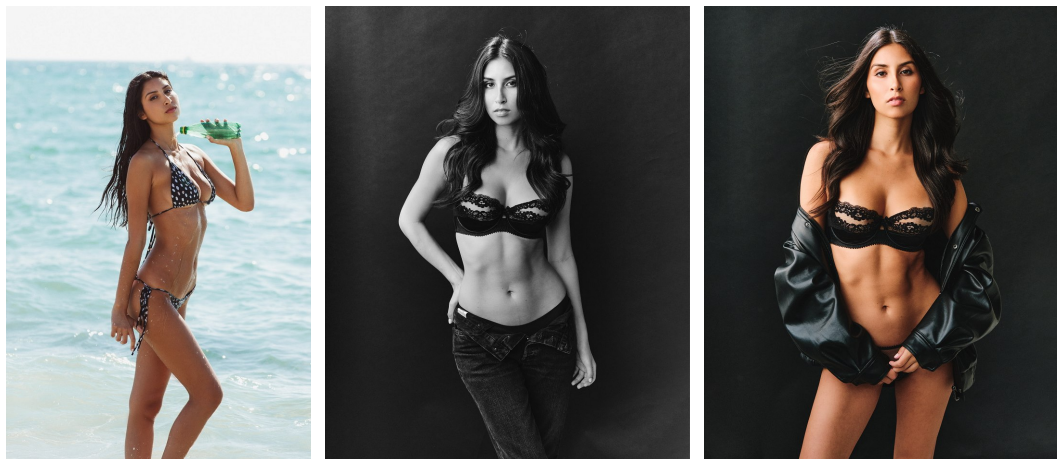

Rachel Katsock Height 5'9" | 175cm Bust 34" | 86cm Waist 25" | 63cm Hips 35" | 89cm  
Dress 2 US | 32 EU Shoe 9 US | 40 EU Hair Brown Eyes Brown

Rachel Katsock   Height 5'9" | 175cm   Bust 34" | 86cm   Waist 25" | 63cm   Hips 35" | 89cm  
Dress 2 US | 32 EU   Shoe 9 US | 40 EU   Hair Brown   Eyes Brown