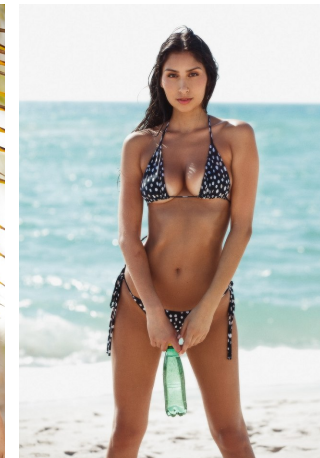

Rachel Katsock Height 5'9" | 175cm Bust 34" | 86cm Waist 25" | 63cm Hips 35" | 89cm  
Dress 2 US | 32 EU Shoe 9 US | 40 EU Hair Brown Eyes Brown

Rachel Katsock   Height 5'9" | 175cm   Bust 34" | 86cm   Waist 25" | 63cm   Hips 35" | 89cm  
Dress 2 US | 32 EU   Shoe 9 US | 40 EU   Hair Brown   Eyes Brown