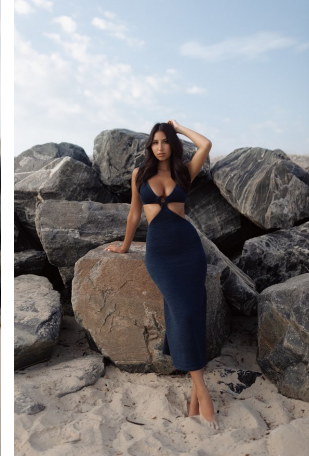

Rachel Katsock Height 5'9" | 175cm Bust 34" | 86cm Waist 25" | 63cm Hips 35" | 89cm  
Dress 2 US | 32 EU Shoe 9 US | 40 EU Hair Brown Eyes Brown

Rachel Katsock   Height 5'9" | 175cm   Bust 34" | 86cm   Waist 25" | 63cm   Hips 35" | 89cm  
Dress 2 US | 32 EU   Shoe 9 US | 40 EU   Hair Brown   Eyes Brown