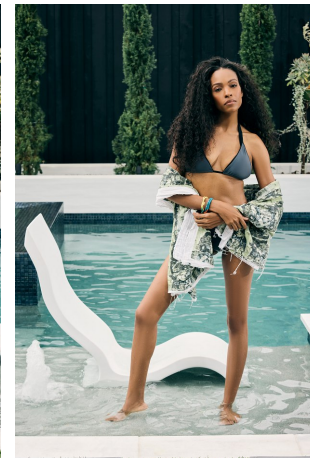

Nina Shaw Height 5'9" | 175cm Bust 34" | 86cm Waist 25" | 64cm Hips 34" | 86cm
Dress 4 US | 34 EU Shoe 8.5 US | 39.5 EU Hair Brown Eyes Brown

Nina Shaw Height 5'9" | 175cm Bust 34" | 86cm Waist 25" | 64cm Hips 34" | 86cm
Dress 4 US | 34 EU Shoe 8.5 US | 39.5 EU Hair Brown Eyes Brown