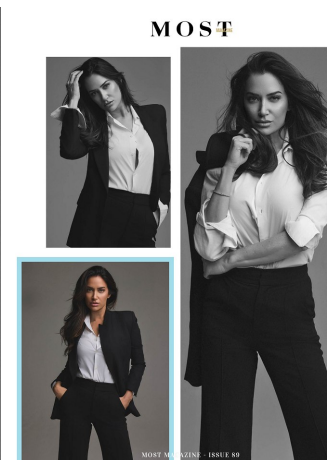

Donna Feldman Height 5'10" | 178cm Bust 34" | 86cm Waist 26" | 66cm Hips 36" | 92cm
 Dress 4-6 US | 34-36 EU Shoe 9.5 US | 26 EU Hair Brown Eyes Brown

Donna Feldman Height 5'10" | 178cm Bust 34" | 86cm Waist 26" | 66cm Hips 36" | 92cm
 Dress 4-6 US | 34-36 EU Shoe 9.5 US | 26 EU Hair Brown Eyes Brown

Donna Feldman Height 5'10" | 178cm Bust 34" | 86cm Waist 26" | 66cm Hips 36" | 92cm
Dress 4-6 US | 34-36 EU Shoe 9.5 US | 26 EU Hair Brown Eyes Brown