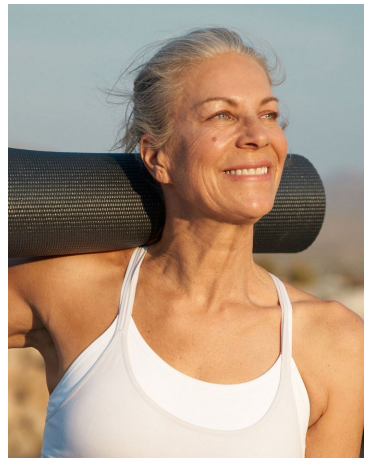

Vicky Deger Height 5'11" | 180cm Bust 36" | 92cm Waist 28" | 71cm Hips 36" | 92cm  
Dress 8 US | 38 EU Shoe 11 US | 42 EU Hair Grey Eyes Blue

Vicky Deger Height 5'11" | 180cm Bust 36" | 92cm Waist 28" | 71cm Hips 36" | 92cm  
Dress 8 US | 38 EU Shoe 11 US | 42 EU Hair Grey Eyes Blue

**CGM**  
CAROLINE GLEASON  
MANAGEMENT

Vicky Deger Height 5'11" | 180cm Bust 36" | 92cm Waist 28" | 71cm Hips 36" | 92cm  
Dress 8 US | 38 EU Shoe 11 US | 42 EU Hair Grey Eyes Blue