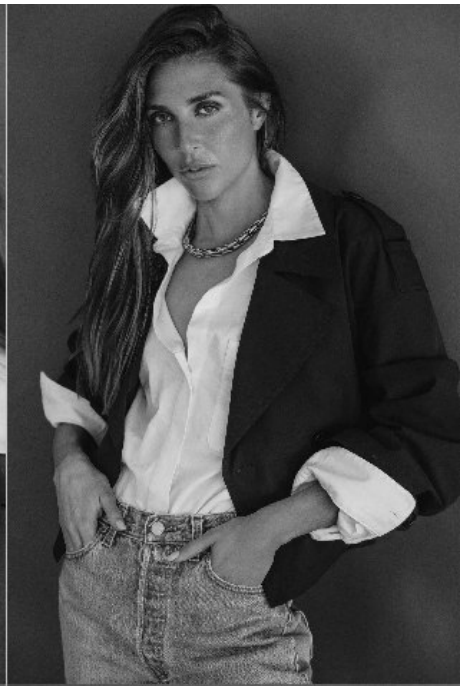

Madison Callaghan Height 5'7.5" | 171cm Bust 32" | 81cm Waist 24" | 61cm Hips 34" | 86cm
Dress 2 US | 32 EU Shoe 6.5 US | 37.5 EU Hair Brown Eyes Green

Madison Callaghan Height 5'7.5" | 171cm Bust 32" | 81cm Waist 24" | 61cm Hips 34" | 86cm
Dress 2 US | 32 EU Shoe 6.5 US | 37.5 EU Hair Brown Eyes Green

Madison Callaghan Height 5'7.5" | 171cm Bust 32" | 81cm Waist 24" | 61cm Hips 34" | 86cm
Dress 2 US | 32 EU Shoe 6.5 US | 37.5 EU Hair Brown Eyes Green

CGM
CAROLINE GLEASON
MANAGEMENT

Madison Callaghan Height 5'7.5" | 171cm Bust 32" | 81cm Waist 24" | 61cm Hips 34" | 86cm
Dress 2 US | 32 EU Shoe 6.5 US | 37.5 EU Hair Brown Eyes Green

OFFDUTY

LIFESTYLE

2026

DISCOVER WHAT'S COMING THIS SUMMER. A NEW ERA OF BOLD AND EFFORTLESS CONFIDENCE

Madison Callaghan Height 5'7.5" | 171cm Bust 32" | 81cm Waist 24" | 61cm Hips 34" | 86cm
Dress 2 US | 32 EU Shoe 6.5 US | 37.5 EU Hair Brown Eyes Green