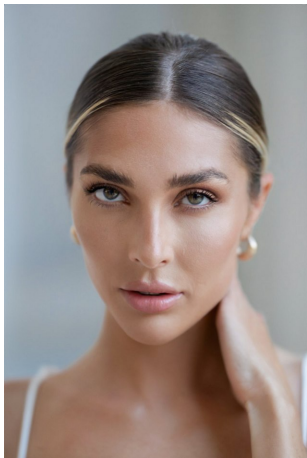

Madison Callaghan Height 5'7.5" | 171cm Bust 32" | 81cm Waist 24" | 61cm Hips 34" | 86cm  
Dress 2 US | 32 EU Shoe 6.5 US | 37.5 EU Hair Brown Eyes Green

Madison Callaghan   Height 5'7.5" | 171cm   Bust 32" | 81cm   Waist 24" | 61cm   Hips 34" | 86cm  
Dress 2 US | 32 EU   Shoe 6.5 US | 37.5 EU   Hair Brown   Eyes Green