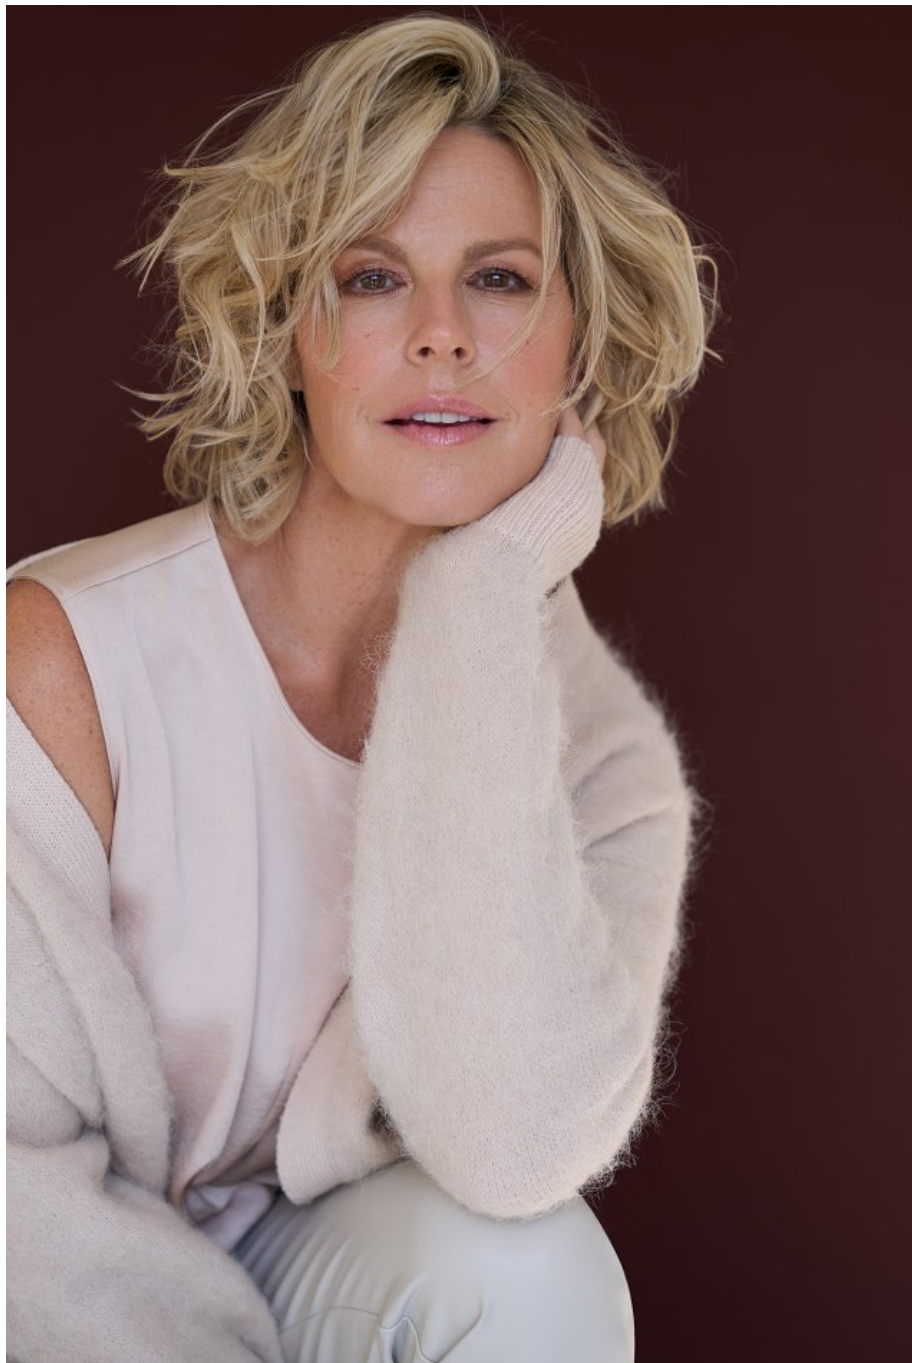

Sam Surles Height 5'9" | 175cm Bust 34" | 86cm Waist 26" | 66cm Hips 36" | 91cm
Dress 4-6 US | 34-36 EU Shoe 9 US | 40 EU Hair Blonde Eyes Brown

Sam Surles Height 5'9" | 175cm Bust 34" | 86cm Waist 26" | 66cm Hips 36" | 91cm
Dress 4-6 US | 34-36 EU Shoe 9 US | 40 EU Hair Blonde Eyes Brown