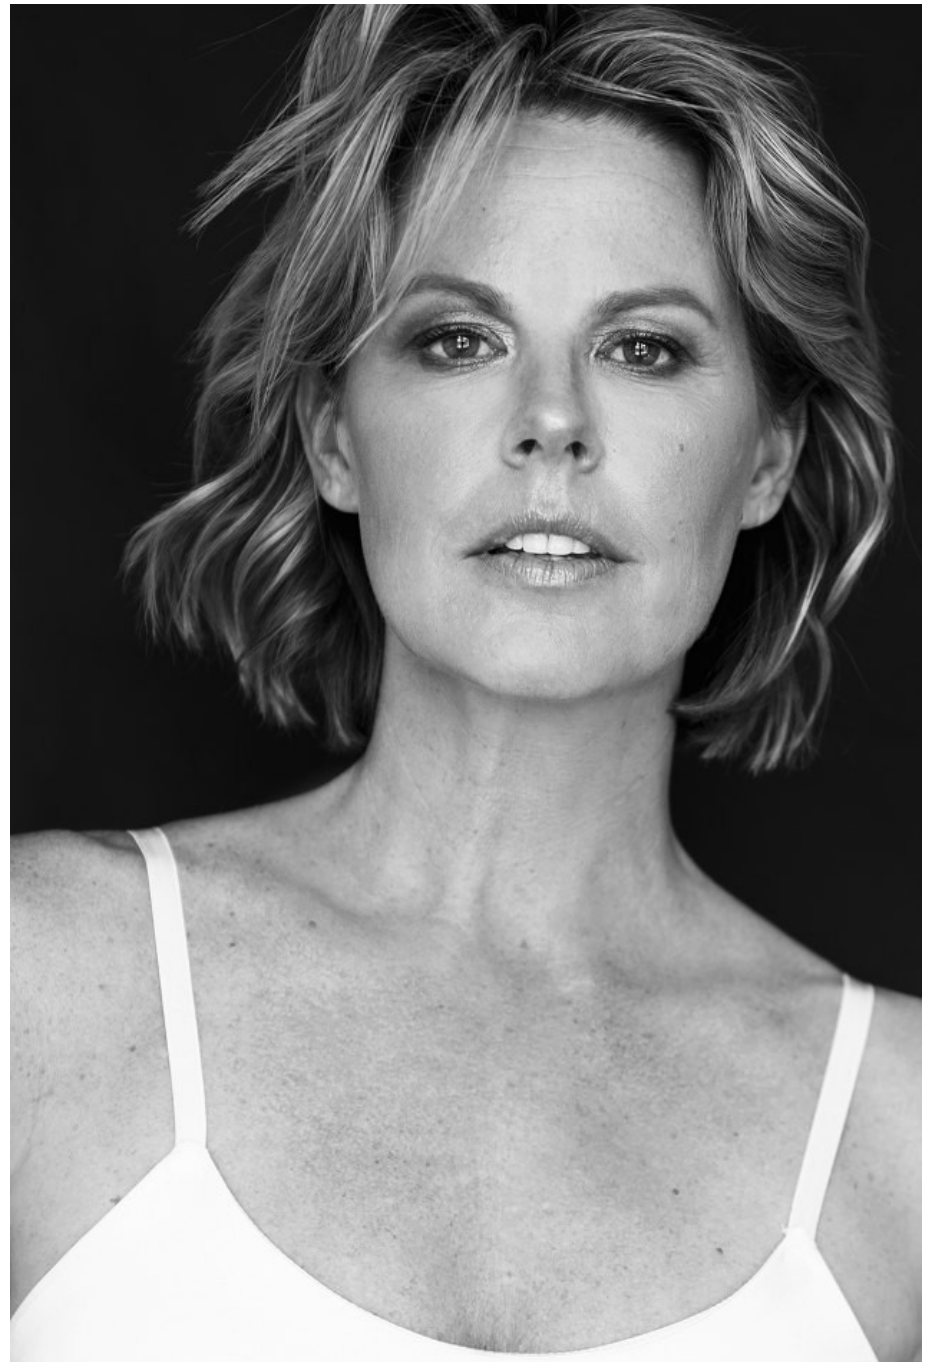

Sam Surles Height 5'9" | 175cm Bust 34" | 86cm Waist 26" | 66cm Hips 36" | 91cm
Dress 4-6 US | 34-36 EU Shoe 9 US | 40 EU Hair Blonde Eyes Brown