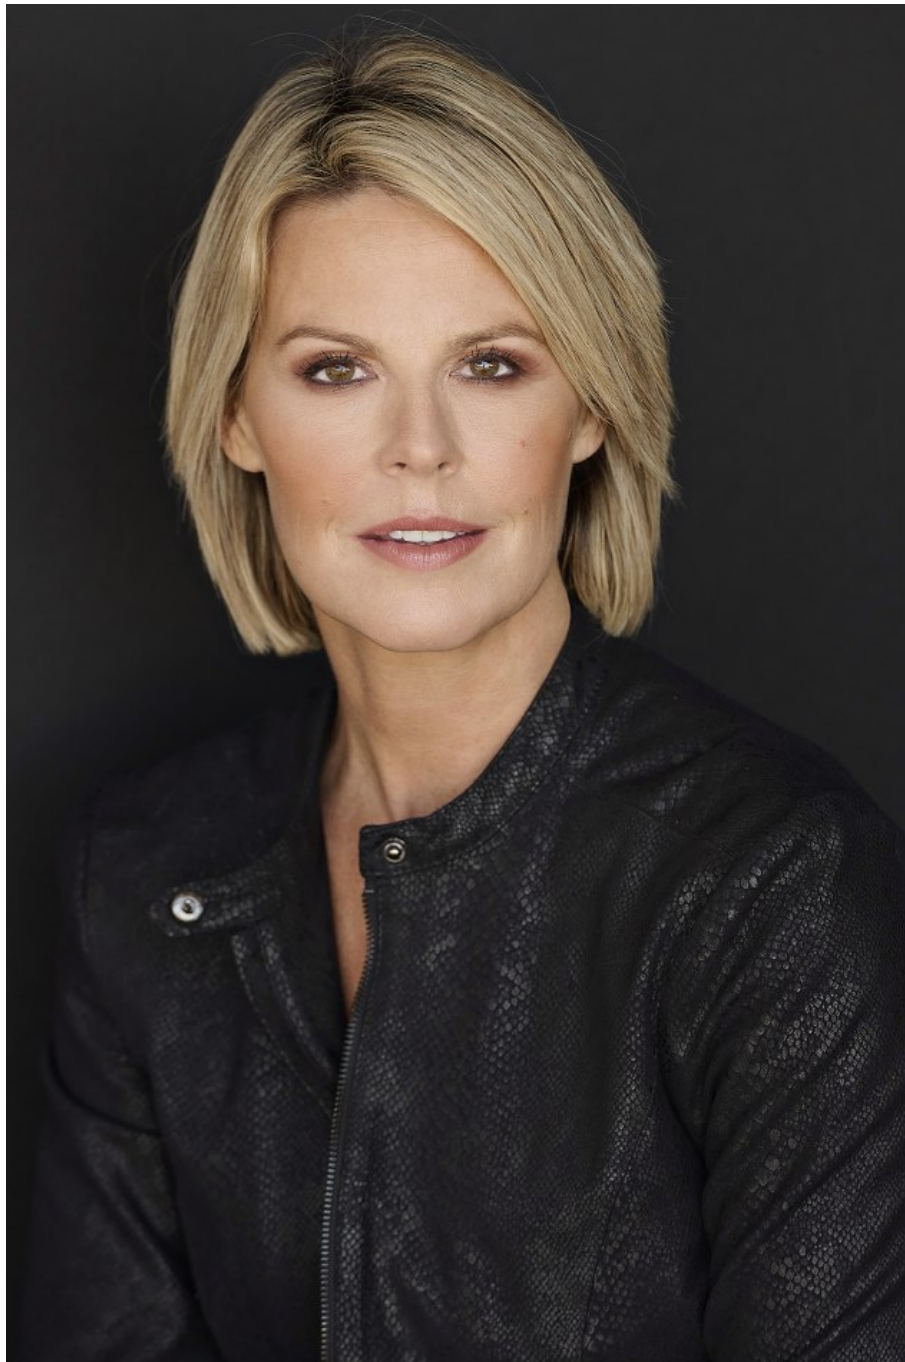

Sam Surles Height 5'9" | 175cm Bust 34" | 86cm Waist 26" | 66cm Hips 36" | 91cm
Dress 4-6 US | 34-36 EU Shoe 9 US | 40 EU Hair Blonde Eyes Brown

Sam Surles Height 5'9" | 175cm Bust 34" | 86cm Waist 26" | 66cm Hips 36" | 91cm
Dress 4-6 US | 34-36 EU Shoe 9 US | 40 EU Hair Blonde Eyes Brown