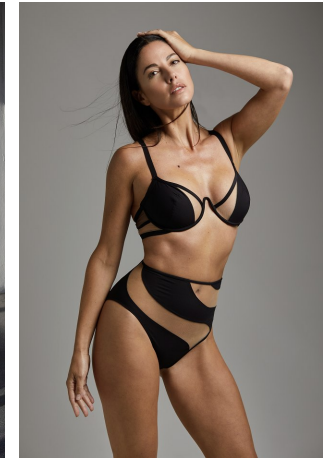

Aldara Ortega Height 5'8" | 173cm Bust 34" | 86cm Waist 27.5" | 70cm Hips 37.5" | 95cm  
 Dress 4 US | 34 EU Shoe 8.5 US | 39.5 EU Hair Brown Eyes Hazel

Aldara Ortega   Height 5'8" | 173cm   Bust 34" | 86cm   Waist 27.5" | 70cm   Hips 37.5" | 95cm  
Dress 4 US | 34 EU   Shoe 8.5 US | 39.5 EU   Hair Brown   Eyes Hazel