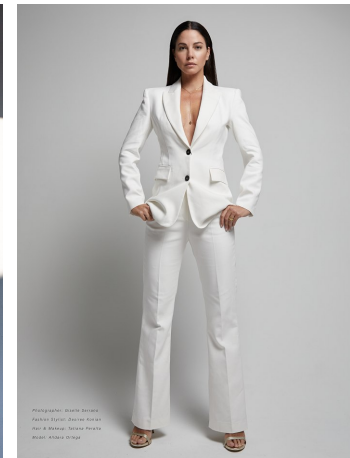

Aldara Ortega Height 5'8" | 173cm Bust 34" | 86cm Waist 27.5" | 70cm Hips 37.5" | 95cm  
 Dress 4 US | 34 EU Shoe 8.5 US | 39.5 EU Hair Brown Eyes Hazel

Aldara Ortega   Height 5'8" | 173cm   Bust 34" | 86cm   Waist 27.5" | 70cm   Hips 37.5" | 95cm  
Dress 4 US | 34 EU   Shoe 8.5 US | 39.5 EU   Hair Brown   Eyes Hazel