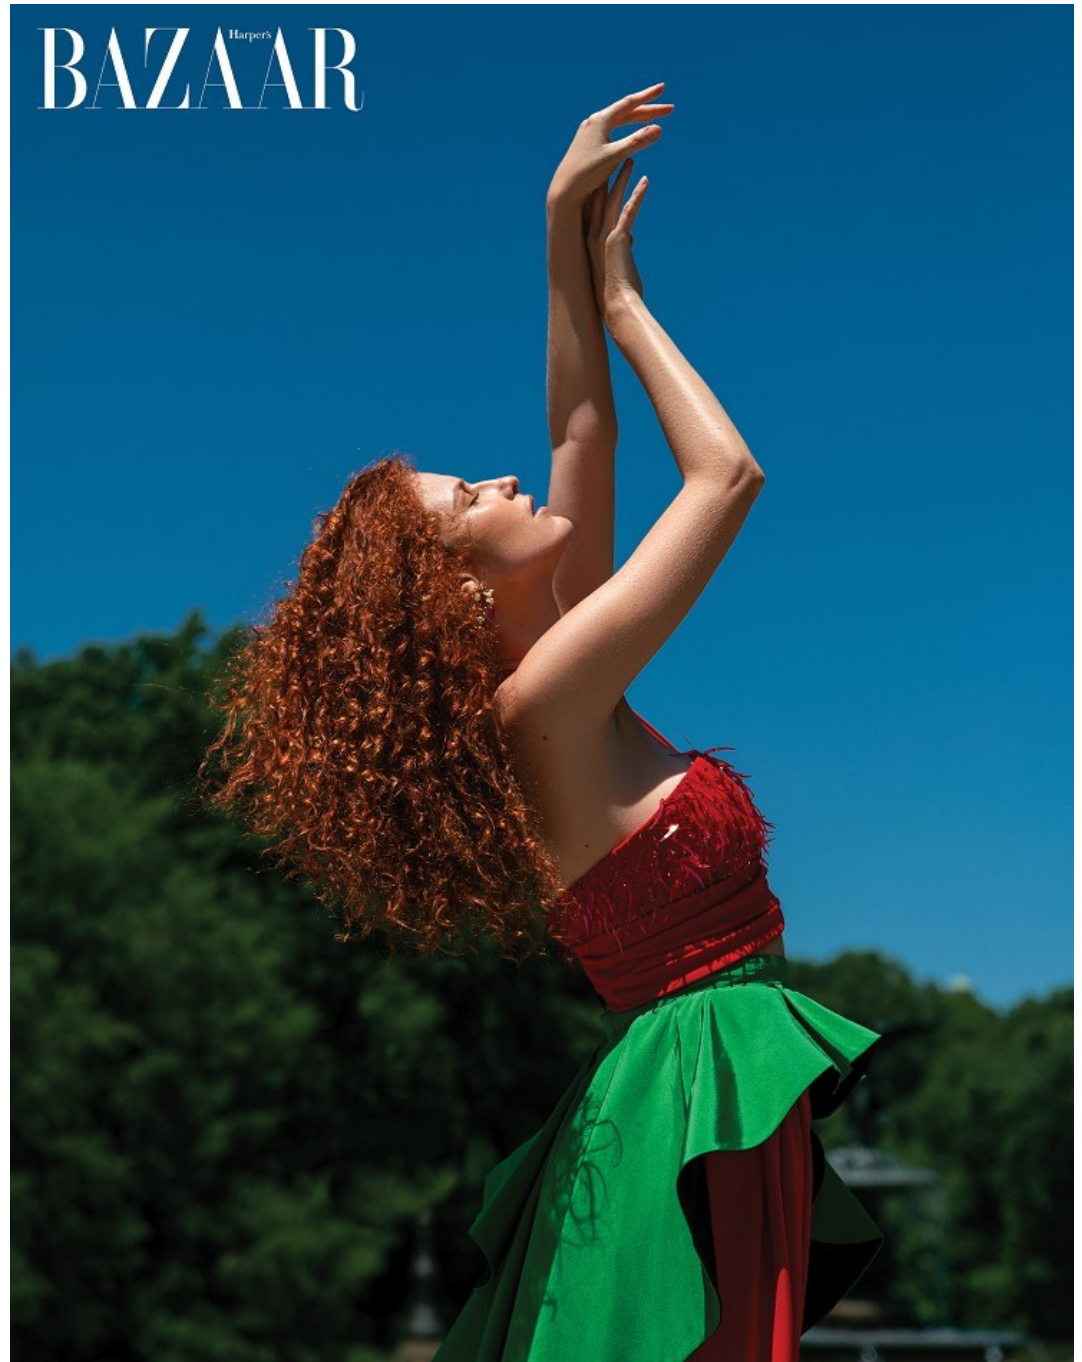

Elaine Silva Height 5'8" | 173cm Bust 34" | 86cm Waist 25" | 63cm Hips 36" | 92cm
Dress 2-4 US | 32-34 EU Shoe 7.5 US | 38.5 EU Hair Red Eyes Brown

Elaine Silva Height 5'8" | 173cm Bust 34" | 86cm Waist 25" | 63cm Hips 36" | 92cm
Dress 2-4 US | 32-34 EU Shoe 7.5 US | 38.5 EU Hair Red Eyes Brown

Harper's
BAZAAR

Harper's
BAZAAR

Elaine Silva Height 5'8" | 173cm Bust 34" | 86cm Waist 25" | 63cm Hips 36" | 92cm
Dress 2-4 US | 32-34 EU Shoe 7.5 US | 38.5 EU Hair Red Eyes Brown

CGM
CAROLINE GLEASON
MANAGEMENT