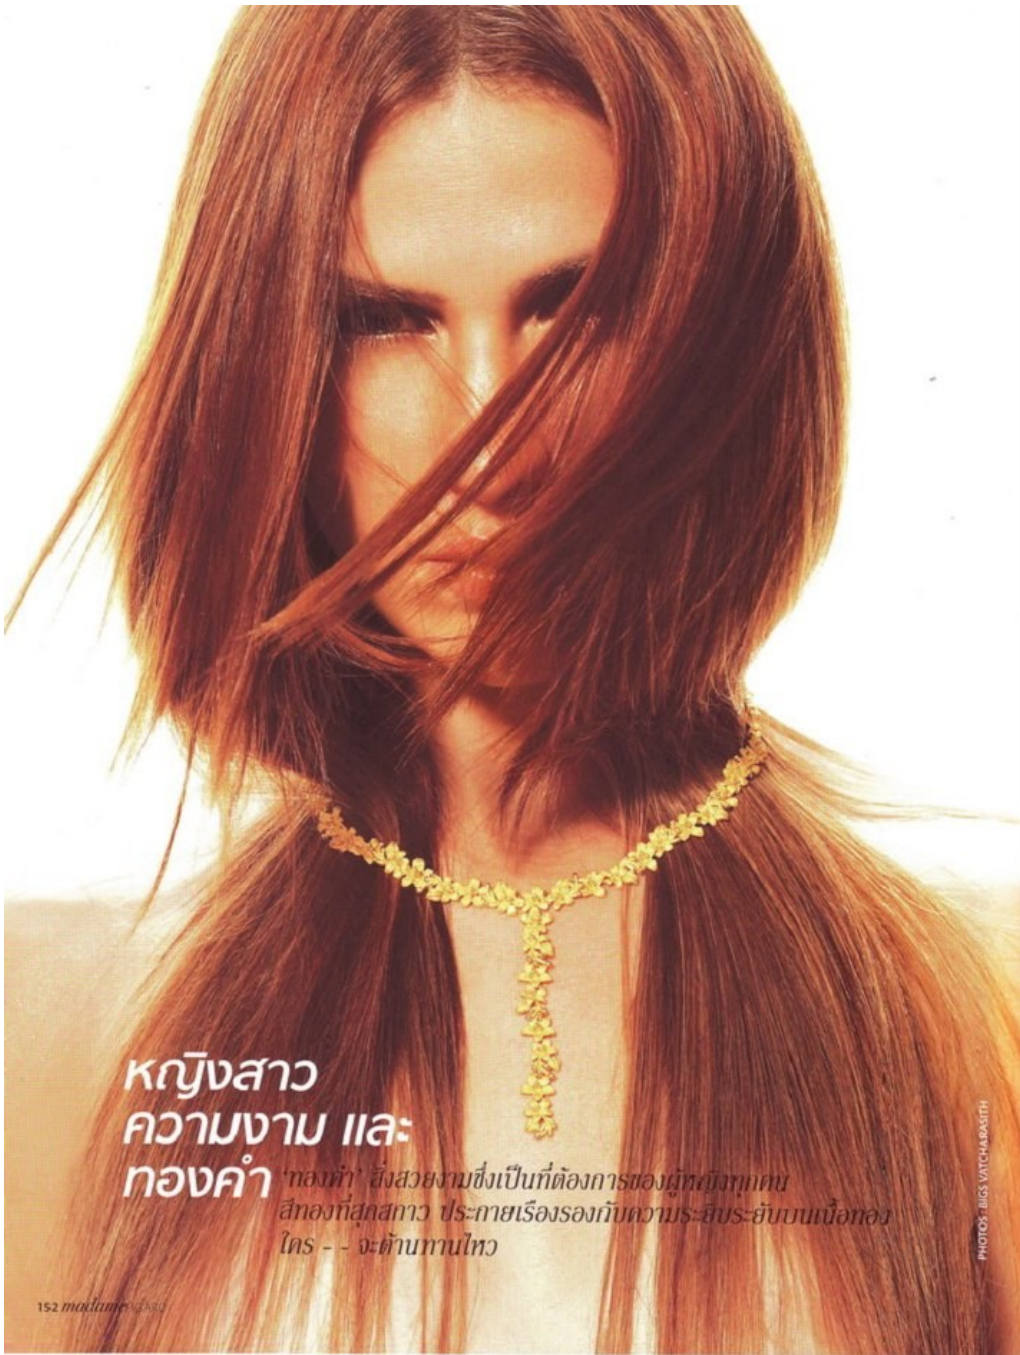

Elaine Silva Height 5'8" | 173cm Bust 34" | 86cm Waist 25" | 63cm Hips 36" | 92cm
Dress 2-4 US | 32-34 EU Shoe 7.5 US | 38.5 EU Hair Red Eyes Brown

Elaine Silva Height 5'8" | 173cm Bust 34" | 86cm Waist 25" | 63cm Hips 36" | 92cm
Dress 2-4 US | 32-34 EU Shoe 7.5 US | 38.5 EU Hair Red Eyes Brown

CGM
CAROLINE GLEASON
MANAGEMENT