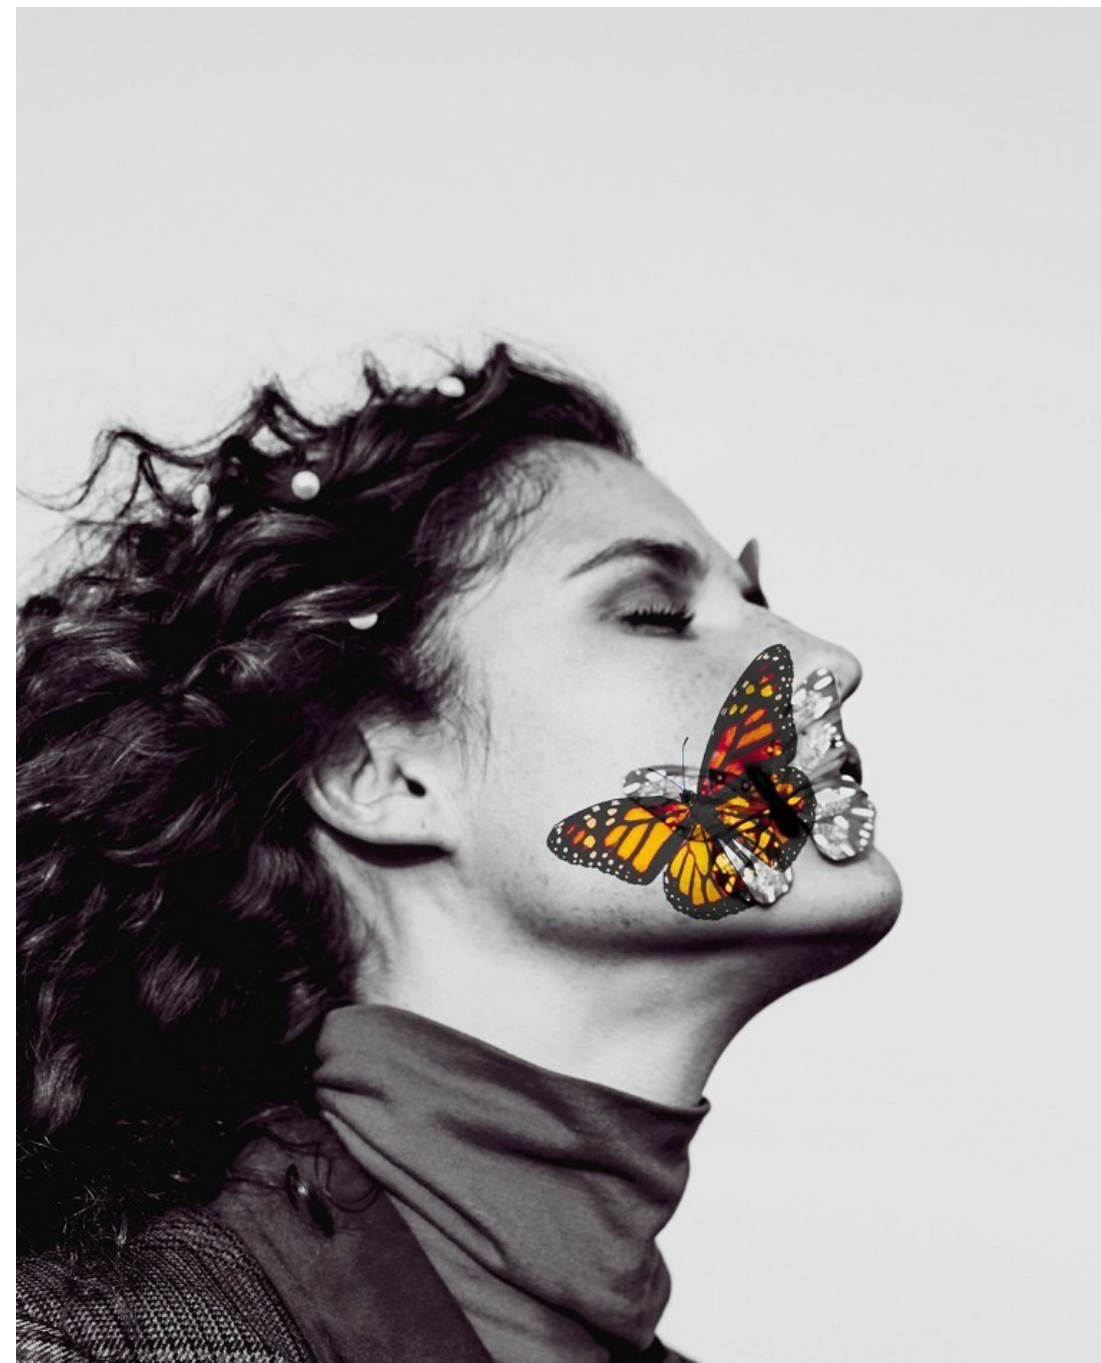

Elaine Silva Height 5'8" | 173cm Bust 34" | 86cm Waist 25" | 63cm Hips 36" | 92cm
Dress 2-4 US | 32-34 EU Shoe 7.5 US | 38.5 EU Hair Red Eyes Brown

Opposite Page-
HAIR PRODUCTS: EUFORA INTERNATIONAL
MAKEUP PRODUCTS: COZZETTE
WARDROBE: SANTA MONROE

This Page-
HAIR PRODUCTS: EUFORA INTERNATIONAL
MAKEUP PRODUCTS: COZZETTE
WARDROBE: SANTA MONROE

ELEMENTSMAGAZINE.COM

ELEMENTS JULY 2018

Elaine Silva Height 5'8" | 173cm Bust 34" | 86cm Waist 25" | 63cm Hips 36" | 92cm
Dress 2-4 US | 32-34 EU Shoe 7.5 US | 38.5 EU Hair Red Eyes Brown

CGM
CAROLINE GLEASON
MANAGEMENT