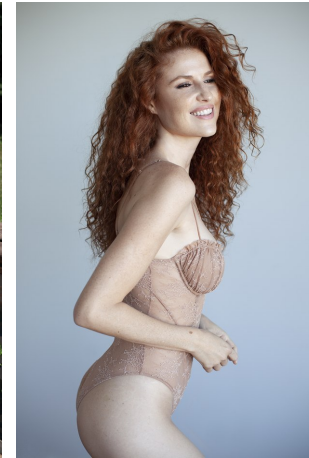

Elaine Silva Height 5'8" | 173cm Bust 34" | 86cm Waist 25" | 63cm Hips 36" | 92cm
 Dress 2-4 US | 32-34 EU Shoe 7.5 US | 38.5 EU Hair Red Eyes Brown

Elaine Silva Height 5'8" | 173cm Bust 34" | 86cm Waist 25" | 63cm Hips 36" | 92cm
Dress 2-4 US | 32-34 EU Shoe 7.5 US | 38.5 EU Hair Red Eyes Brown