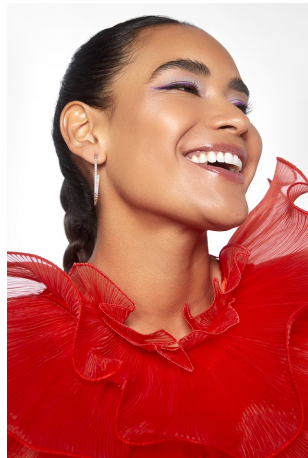

Sulem Calderon Height 5'7" | 170cm Bust 34" | 86cm Waist 27" | 69cm Hips 38" | 96cm
 Dress 4 US | 34 EU Shoe 8 US | 39 EU Hair Brown Eyes Brown

Sulem Calderon Height 5'7" | 170cm Bust 34" | 86cm Waist 27" | 69cm Hips 38" | 96cm
Dress 4 US | 34 EU Shoe 8 US | 39 EU Hair Brown Eyes Brown