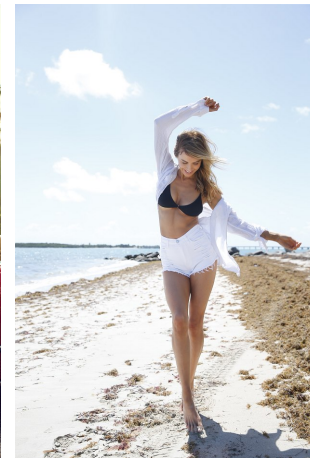

Carina Harris    Height 5'9" | 175cm    Bust 34" | 86cm    Waist 24" | 61cm    Hips 34" | 86cm  
 Dress 2 US | 32 EU    Shoe 7.5 US | 38.5 EU    Hair Blonde    Eyes Blue

Carina Harris   Height 5'9" | 175cm   Bust 34" | 86cm   Waist 24" | 61cm   Hips 34" | 86cm  
Dress 2 US | 32 EU   Shoe 7.5 US | 38.5 EU   Hair Blonde   Eyes Blue