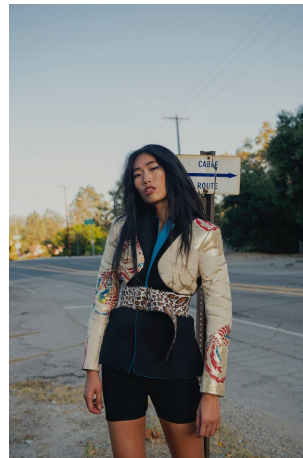

Vera Wu Height 5'11" | 180cm Bust 34" | 86cm Waist 25" | 64cm Hips 35" | 89cm  
Dress 2 US | 32 EU Shoe 9.5 US | 40.5 EU Hair Black Eyes Black

Vera Wu   Height 5'11" | 180cm   Bust 34" | 86cm   Waist 25" | 64cm   Hips 35" | 89cm  
 Dress 2 US | 32 EU   Shoe 9.5 US | 40.5 EU   Hair Black   Eyes Black

Vera Wu Height 5'11" | 180cm Bust 34" | 86cm Waist 25" | 64cm Hips 35" | 89cm  
 Dress 2 US | 32 EU Shoe 9.5 US | 40.5 EU Hair Black Eyes Black

© 2019 VERE MOORE

Vera Wu Height 5'11" | 180cm Bust 34" | 86cm Waist 25" | 64cm Hips 35" | 89cm  
Dress 2 US | 32 EU Shoe 9.5 US | 40.5 EU Hair Black Eyes Black

Vera Wu Height 5'11" | 180cm Bust 34" | 86cm Waist 25" | 64cm Hips 35" | 89cm  
Dress 2 US | 32 EU Shoe 9.5 US | 40.5 EU Hair Black Eyes Black