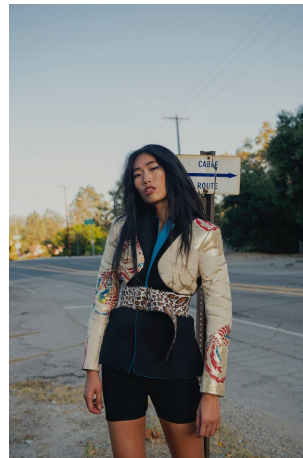

Vera Wu Height 5'11" | 180cm Bust 34" | 86cm Waist 25" | 64cm Hips 35" | 89cm
Dress 2 US | 32 EU Shoe 9.5 US | 40.5 EU Hair Black Eyes Black

Vera Wu Height 5'11" | 180cm Bust 34" | 86cm Waist 25" | 64cm Hips 35" | 89cm
 Dress 2 US | 32 EU Shoe 9.5 US | 40.5 EU Hair Black Eyes Black

Vera Wu Height 5'11" | 180cm Bust 34" | 86cm Waist 25" | 64cm Hips 35" | 89cm
Dress 2 US | 32 EU Shoe 9.5 US | 40.5 EU Hair Black Eyes Black