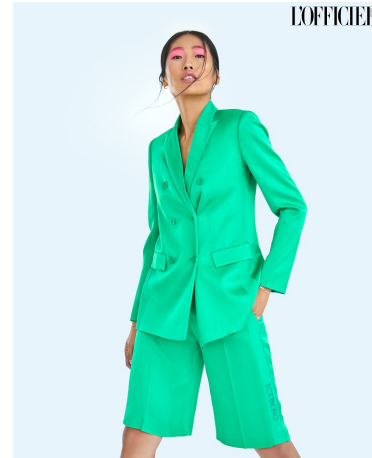

Vera Wu Height 5'11" | 180cm Bust 34" | 86cm Waist 25" | 64cm Hips 35" | 89cm  
Dress 2 US | 32 EU Shoe 9.5 US | 40.5 EU Hair Black Eyes Black

Vera Wu   Height 5'11" | 180cm   Bust 34" | 86cm   Waist 25" | 64cm   Hips 35" | 89cm  
 Dress 2 US | 32 EU   Shoe 9.5 US | 40.5 EU   Hair Black   Eyes Black

Vera Wu Height 5'11" | 180cm Bust 34" | 86cm Waist 25" | 64cm Hips 35" | 89cm  
 Dress 2 US | 32 EU Shoe 9.5 US | 40.5 EU Hair Black Eyes Black

© 2019 VERE MOORE

Vera Wu Height 5'11" | 180cm Bust 34" | 86cm Waist 25" | 64cm Hips 35" | 89cm  
Dress 2 US | 32 EU Shoe 9.5 US | 40.5 EU Hair Black Eyes Black

Vera Wu Height 5'11" | 180cm Bust 34" | 86cm Waist 25" | 64cm Hips 35" | 89cm  
Dress 2 US | 32 EU Shoe 9.5 US | 40.5 EU Hair Black Eyes Black