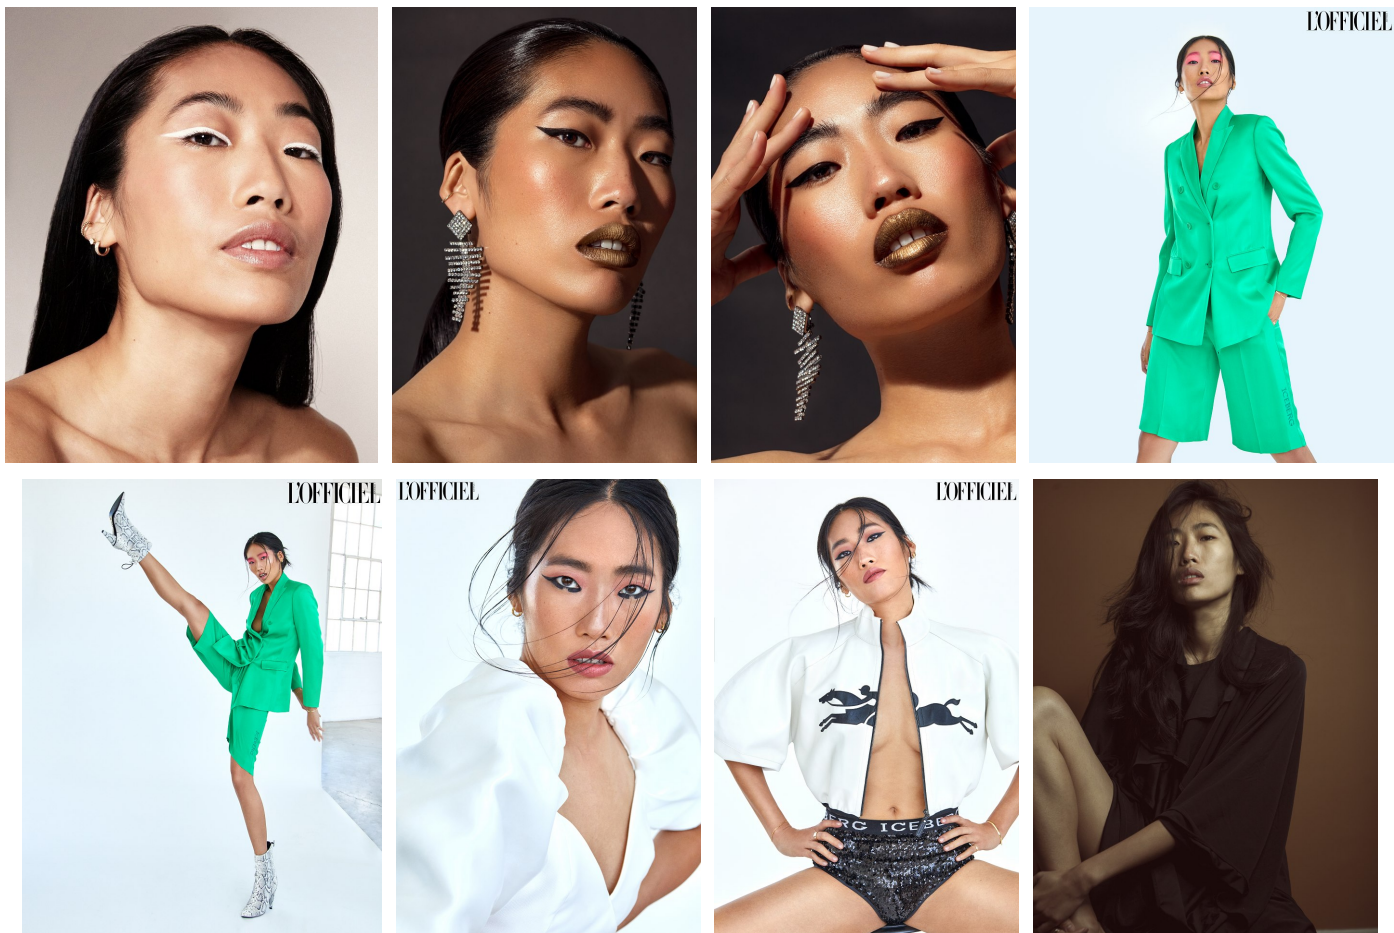

Vera Wu Height 5'11" | 180cm Bust 34" | 86cm Waist 25" | 64cm Hips 35" | 89cm
Dress 2 US | 32 EU Shoe 9.5 US | 40.5 EU Hair Black Eyes Black

Vera Wu Height 5'11" | 180cm Bust 34" | 86cm Waist 25" | 64cm Hips 35" | 89cm
 Dress 2 US | 32 EU Shoe 9.5 US | 40.5 EU Hair Black Eyes Black

Vera Wu Height 5'11" | 180cm Bust 34" | 86cm Waist 25" | 64cm Hips 35" | 89cm
Dress 2 US | 32 EU Shoe 9.5 US | 40.5 EU Hair Black Eyes Black