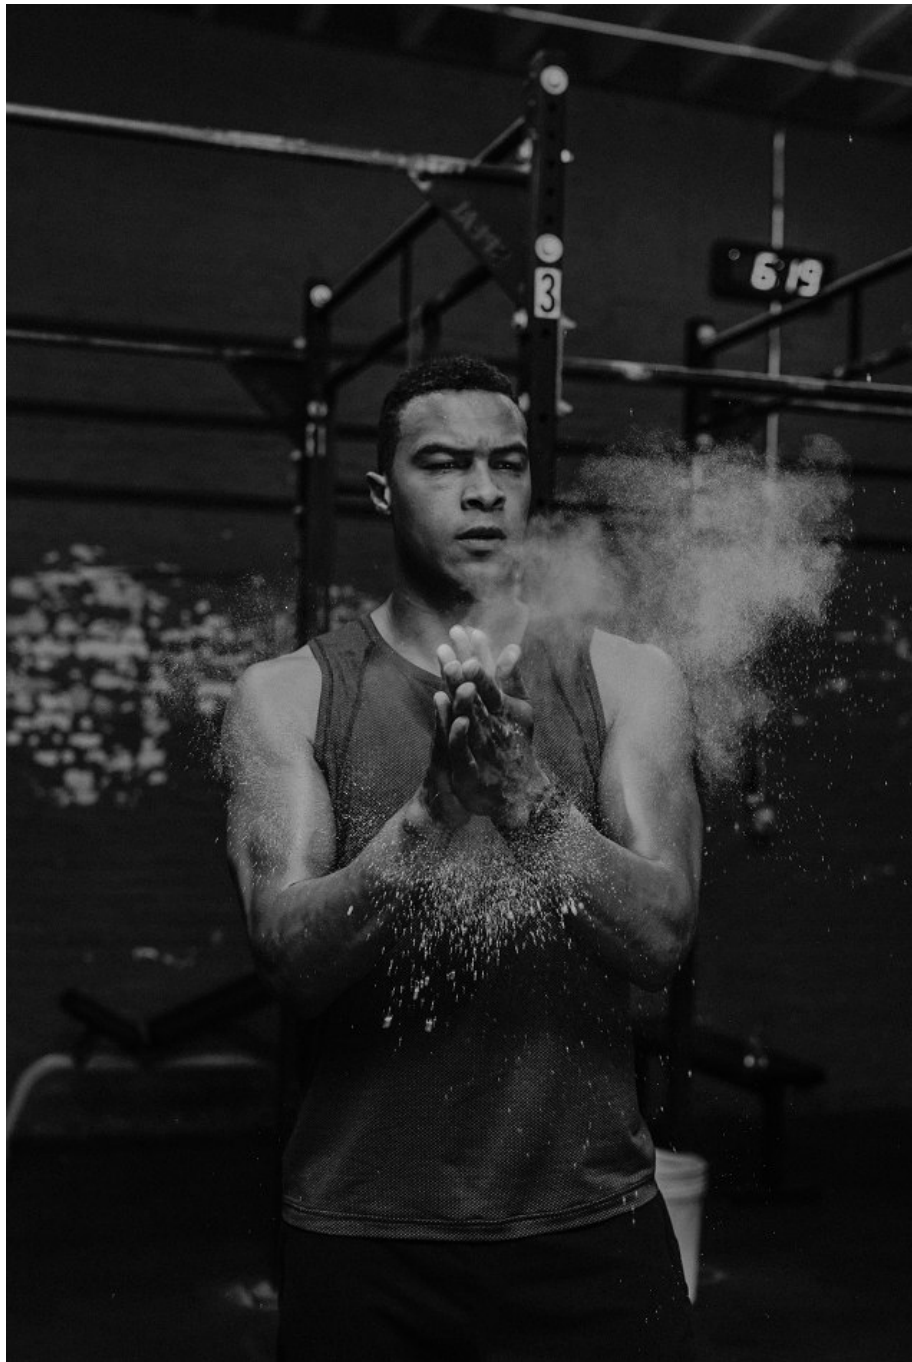

Dale Moss   Height 6'2" | 188cm   Suit 42" | 106cm L   Shirt 33" | 84cm   Waist 32" | 81cm
Inseam 33" | 84cm   Shoe 13 US | 48 EU   Hair Brown   Eyes Hazel