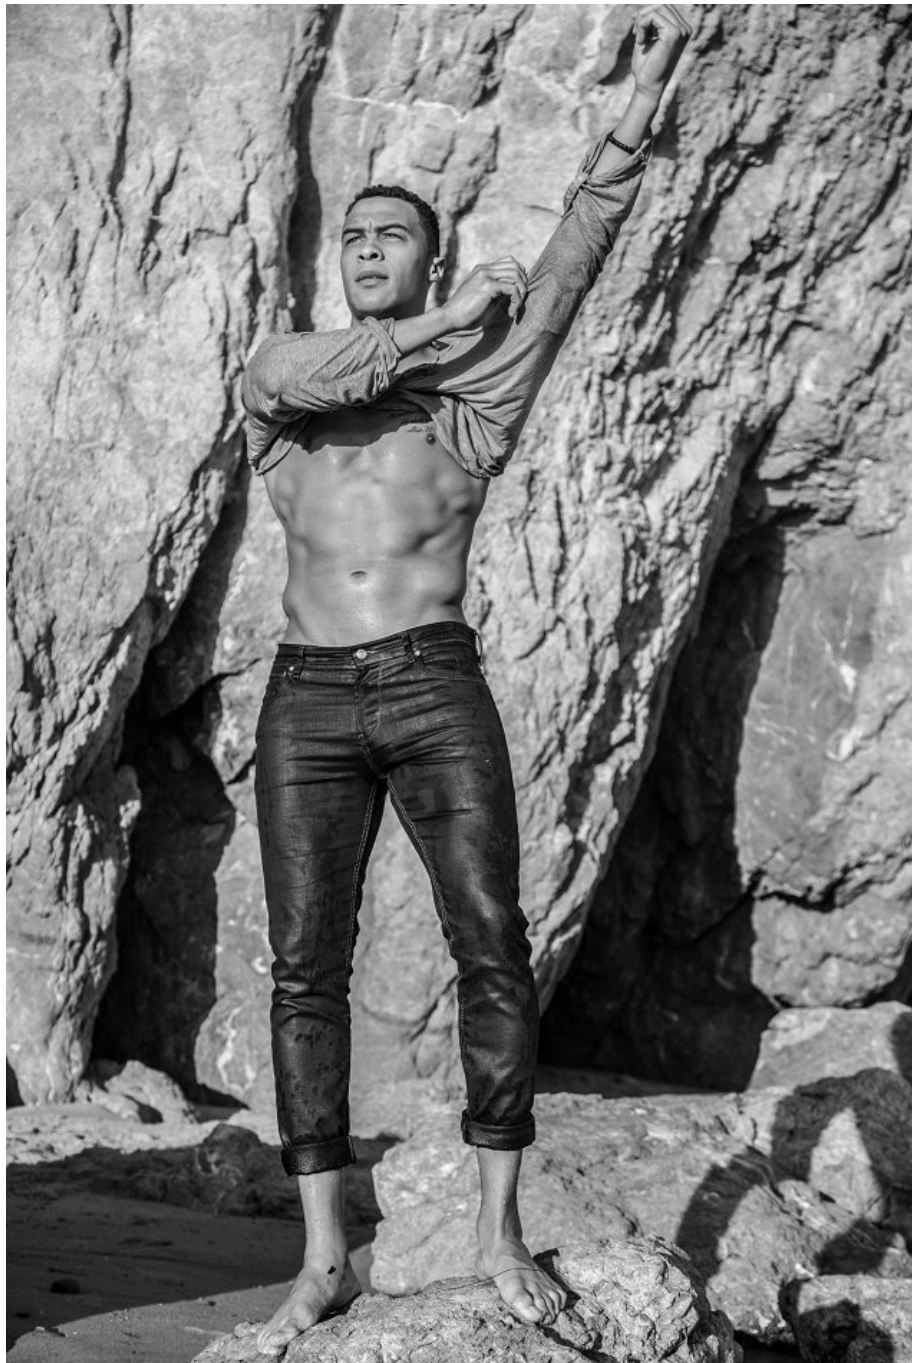

Dale Moss   Height 6'2" | 188cm   Suit 42" | 106cm L   Shirt 33" | 84cm   Waist 32" | 81cm
Inseam 33" | 84cm   Shoe 13 US | 48 EU   Hair Brown   Eyes Hazel