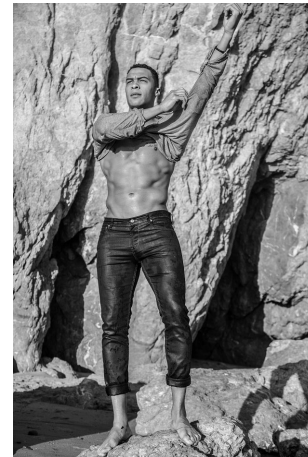

Dale Moss Height 6'2" | 188cm Suit 42" | 106cm L Shirt 33" | 84cm Waist 32" | 81cm
 Inseam 33" | 84cm Shoe 13 US | 48 EU Hair Brown Eyes Hazel

Dale Moss Height 6'2" | 188cm Suit 42" | 106cm L Shirt 33" | 84cm Waist 32" | 81cm
Inseam 33" | 84cm Shoe 13 US | 48 EU Hair Brown Eyes Hazel