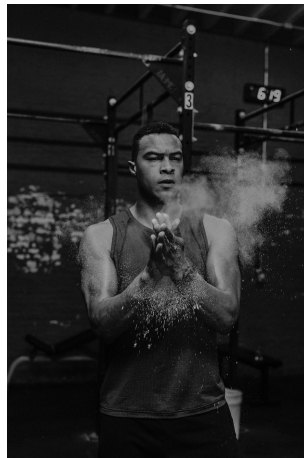

Dale Moss Height 6'2" | 188cm Suit 42" | 106cm L Shirt 33" | 84cm Waist 32" | 81cm
 Inseam 33" | 84cm Shoe 13 US | 48 EU Hair Brown Eyes Hazel

Dale Moss Height 6'2" | 188cm Suit 42" | 106cm L Shirt 33" | 84cm Waist 32" | 81cm
Inseam 33" | 84cm Shoe 13 US | 48 EU Hair Brown Eyes Hazel