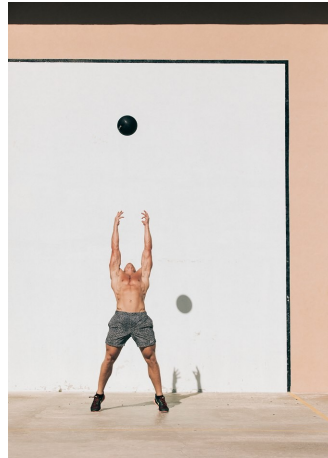

Calum Winsor Height 6'3.5" | 192cm Suit 42" | 107cm R Shirt 34" | 86cm Waist 34" | 86cm
Inseam 34" | 86cm Shoe 12.5 US | 47.5 EU Hair Blonde Eyes Blue