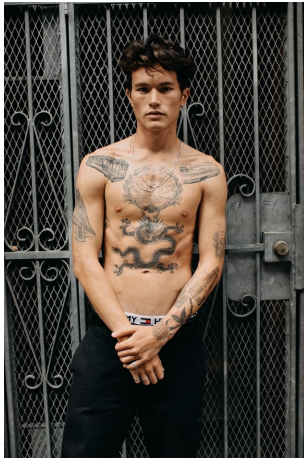

Zae Height 6'0" | 183cm Suit 38" | 97cm R Shirt 32" | 81cm Waist 32" | 81cm
Inseam 32" | 81cm Shoe 11.5 US | 46 EU Hair Brown Eyes Brown

Zae Height 6'0" | 183cm Suit 38" | 97cm R Shirt 32" | 81cm Waist 32" | 81cm
Inseam 32" | 81cm Shoe 11.5 US | 46 EU Hair Brown Eyes Brown

Zae Height 6'0" | 183cm Suit 38" | 97cm R Shirt 32" | 81cm Waist 32" | 81cm
Inseam 32" | 81cm Shoe 11.5 US | 46 EU Hair Brown Eyes Brown