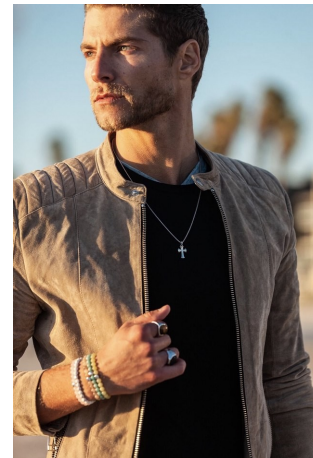

Joe Slaughter Height 6'2" | 188cm Suit 40" | 102cm L Shirt 35" | 89cm Waist 32" | 81cm
Inseam 32" | 81cm Shoe 10.5 US | 44.5 EU Hair Dark Blonde Eyes Brown

Joe Slaughter Height 6'2" | 188cm Suit 40" | 102cm L Shirt 35" | 89cm Waist 32" | 81cm
 Inseam 32" | 81cm Shoe 10.5 US | 44.5 EU Hair Dark Blonde Eyes Brown