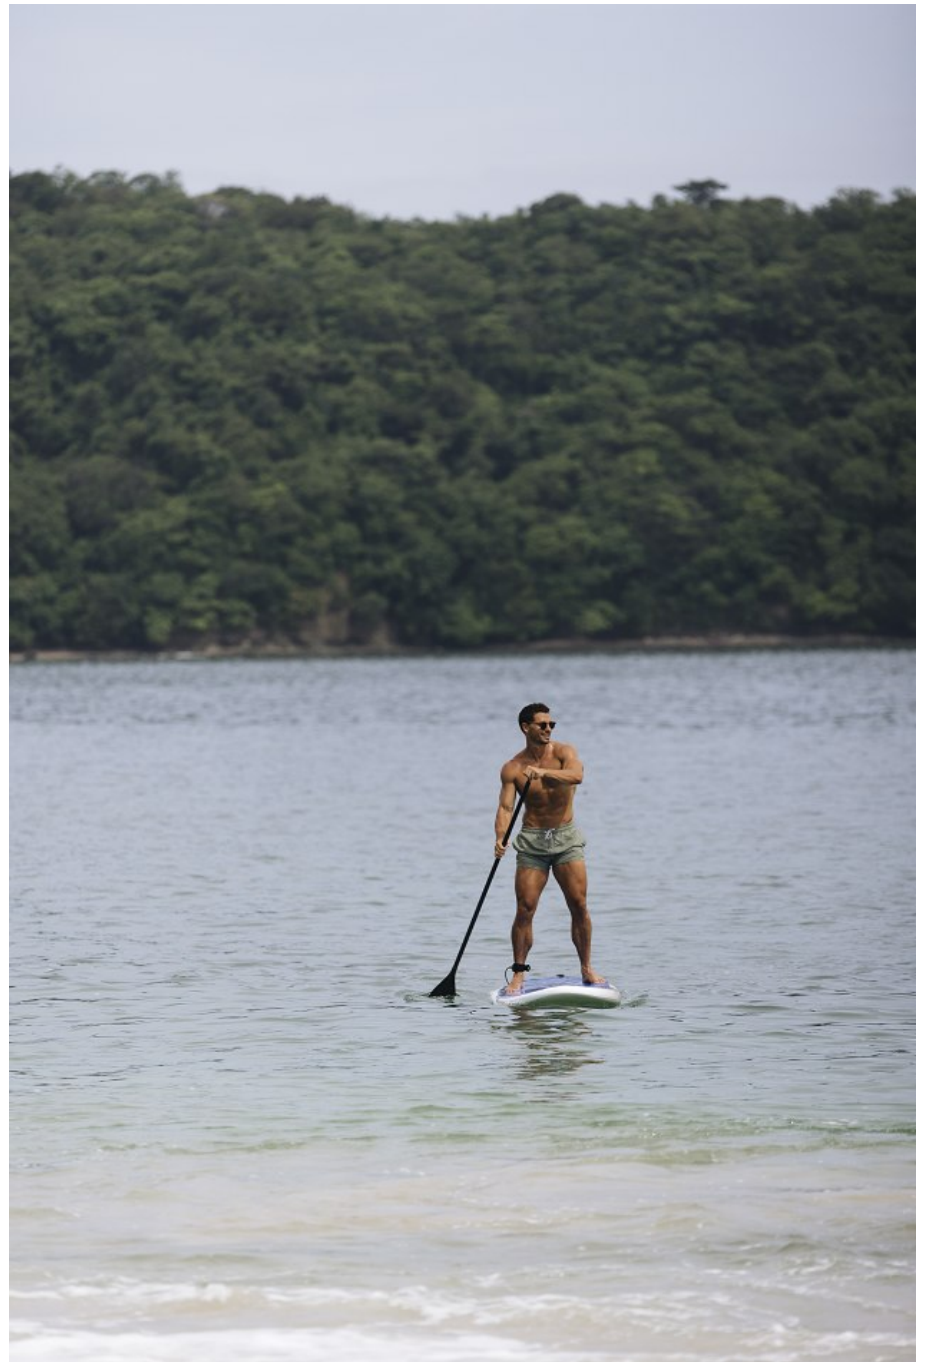

Ezra Moreland Height 6'1.5" | 187cm Suit 42" | 106cm R Shirt 34" | 86cm Waist 32" | 81cm
Inseam 32" | 81cm Shoe 10 US | 44 EU Hair Light Brown Eyes Hazel