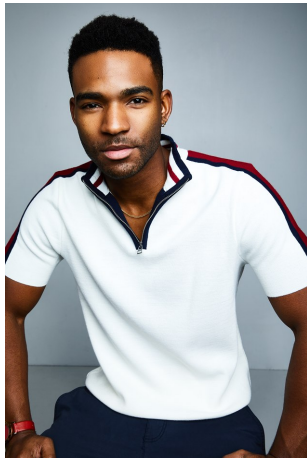

Colin Allen Height 6'2" | 188cm Suit 40" | 101cm R Shirt 34" | 86cm Waist 32" | 81cm
Inseam 32" | 81cm Shoe 11 US | 45 EU Hair Black Eyes Brown

Colin Allen Height 6'2" | 188cm Suit 40" | 101cm R Shirt 34" | 86cm Waist 32" | 81cm
Inseam 32" | 81cm Shoe 11 US | 45 EU Hair Black Eyes Brown