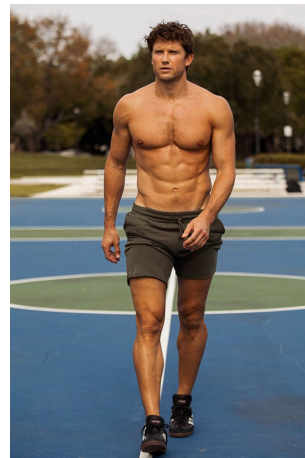

Brady Ervin Height 6'2" | 188cm Suit 42" | 106cm L Shirt 35" | 89cm Waist 32" | 81cm
Inseam 32" | 81cm Shoe 12 US | 46.5 EU Hair Dark Blonde Eyes Green

Brady Ervin Height 6'2" | 188cm Suit 42" | 106cm L Shirt 35" | 89cm Waist 32" | 81cm
Inseam 32" | 81cm Shoe 12 US | 46.5 EU Hair Dark Blonde Eyes Green

CGM
CAROLINE GLEASON
MANAGEMENT

Brady Ervin Height 6'2" | 188cm Suit 42" | 106cm L Shirt 35" | 89cm Waist 32" | 81cm
Inseam 32" | 81cm Shoe 12 US | 46.5 EU Hair Dark Blonde Eyes Green

Brady Ervin Height 6'2" | 188cm Suit 42" | 106cm L Shirt 35" | 89cm Waist 32" | 81cm
 Inseam 32" | 81cm Shoe 12 US | 46.5 EU Hair Dark Blonde Eyes Green