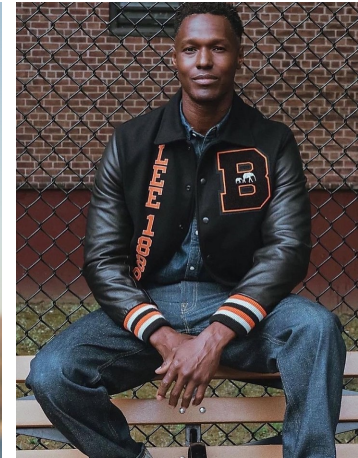

Gary Lawson Height 6'1" | 185cm Chest 34" | 86cm Suit 41" | 104cm L Shirt 34" | 86cm Waist 32" | 81cm
Inseam 32" | 81cm Shoe 10.5 US | 44.5 EU Hair Black Eyes Brown

OUTERWEAR

Gary Lawson Height 6'1" | 185cm Chest 34" | 86cm Suit 41" | 104cm L Shirt 34" | 86cm Waist 32" | 81cm Inseam 32" | 81cm Shoe 10.5 US | 44.5 EU Hair Black Eyes Brown

Gary Lawson Height 6'1" | 185cm Chest 34" | 86cm Suit 41" | 104cm L Shirt 34" | 86cm Waist 32" | 81cm
 Inseam 32" | 81cm Shoe 10.5 US | 44.5 EU Hair Black Eyes Brown

Gary Lawson Height 6'1" | 185cm Chest 34" | 86cm Suit 41" | 104cm L Shirt 34" | 86cm Waist 32" | 81cm
Inseam 32" | 81cm Shoe 10.5 US | 44.5 EU Hair Black Eyes Brown

CGM
CAROLINE GLEASON
MANAGEMENT

Gary Lawson Height 6'1" | 185cm Chest 34" | 86cm Suit 41" | 104cm L Shirt 34" | 86cm Waist 32" | 81cm
 Inseam 32" | 81cm Shoe 10.5 US | 44.5 EU Hair Black Eyes Brown

Gary Lawson Height 6'1" | 185cm Chest 34" | 86cm Suit 41" | 104cm L Shirt 34" | 86cm Waist 32" | 81cm
Inseam 32" | 81cm Shoe 10.5 US | 44.5 EU Hair Black Eyes Brown