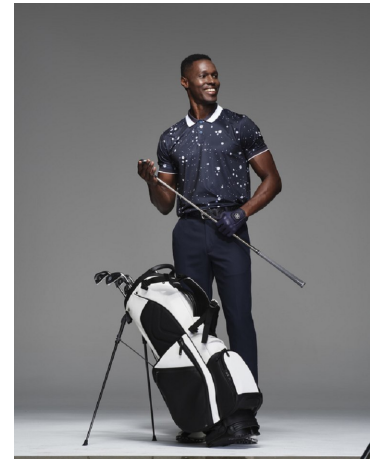

Gary Lawson Height 6'1" | 185cm Chest 34" | 86cm Suit 41" | 104cm L Shirt 34" | 86cm Waist 32" | 81cm
Inseam 32" | 81cm Shoe 10.5 US | 44.5 EU Hair Black Eyes Brown

OUTERWEAR

Gary Lawson Height 6'1" | 185cm Chest 34" | 86cm Suit 41" | 104cm L Shirt 34" | 86cm Waist 32" | 81cm Inseam 32" | 81cm Shoe 10.5 US | 44.5 EU Hair Black Eyes Brown

Gary Lawson Height 6'1" | 185cm Chest 34" | 86cm Suit 41" | 104cm L Shirt 34" | 86cm Waist 32" | 81cm
 Inseam 32" | 81cm Shoe 10.5 US | 44.5 EU Hair Black Eyes Brown

Gary Lawson Height 6'1" | 185cm Chest 34" | 86cm Suit 41" | 104cm L Shirt 34" | 86cm Waist 32" | 81cm
Inseam 32" | 81cm Shoe 10.5 US | 44.5 EU Hair Black Eyes Brown

CGM
CAROLINE GLEASON
MANAGEMENT

Gary Lawson Height 6'1" | 185cm Chest 34" | 86cm Suit 41" | 104cm L Shirt 34" | 86cm Waist 32" | 81cm
 Inseam 32" | 81cm Shoe 10.5 US | 44.5 EU Hair Black Eyes Brown

Gary Lawson Height 6'1" | 185cm Chest 34" | 86cm Suit 41" | 104cm L Shirt 34" | 86cm Waist 32" | 81cm
Inseam 32" | 81cm Shoe 10.5 US | 44.5 EU Hair Black Eyes Brown