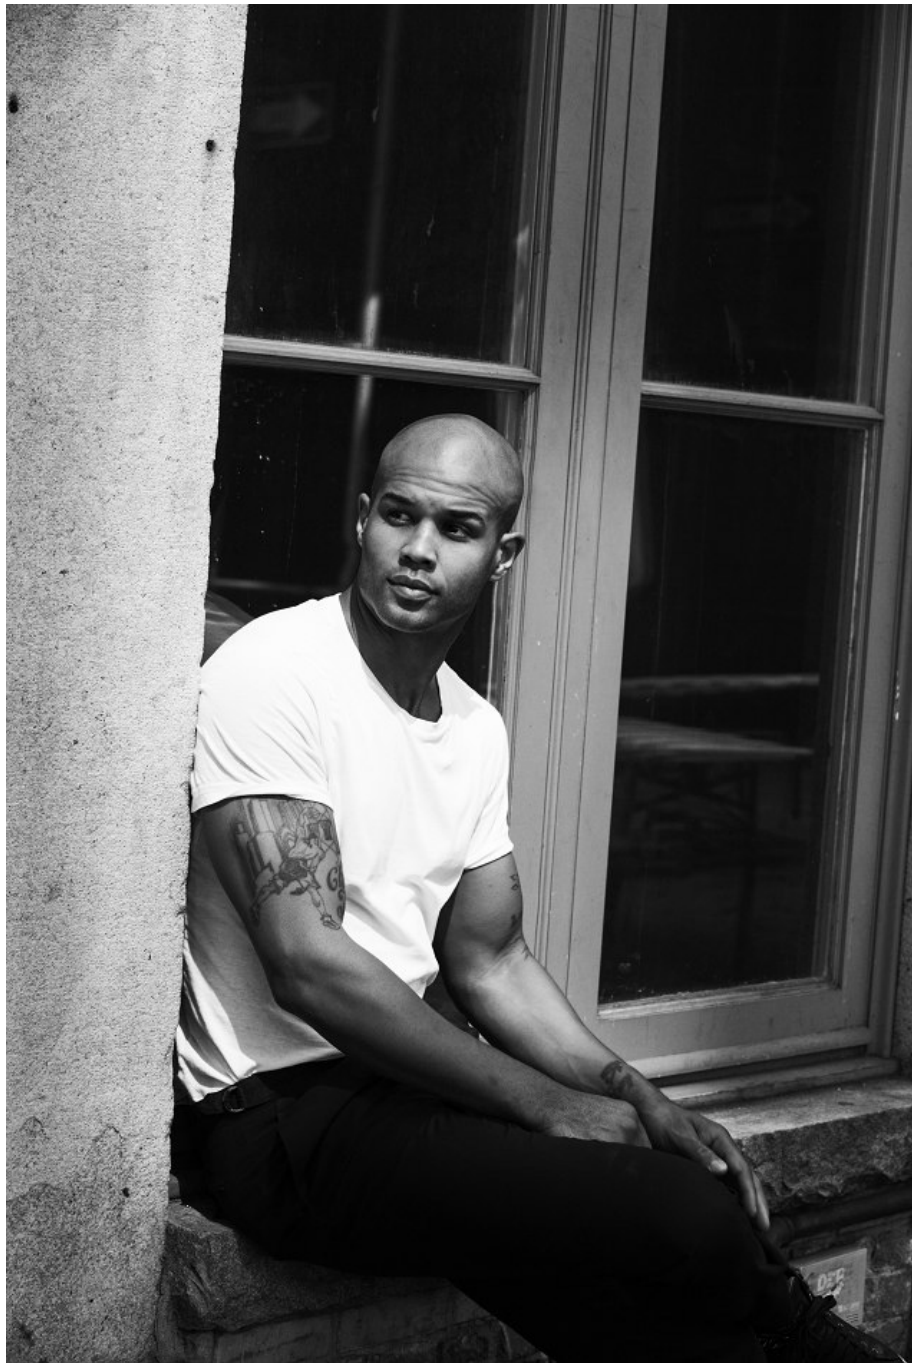

Andre Douglas Height 6'2" | 188cm Suit 40" | 102cm R Shirt 33" | 84cm Waist 33" | 84cm
Inseam 32" | 81cm Shoe 12.5 US | 47.5 EU Hair Bald Eyes Brown

Andre Douglas   Height 6'2" | 188cm   Suit 40" | 102cm R   Shirt 33" | 84cm   Waist 33" | 84cm
Inseam 32" | 81cm   Shoe 12.5 US | 47.5 EU   Hair Bald   Eyes Brown