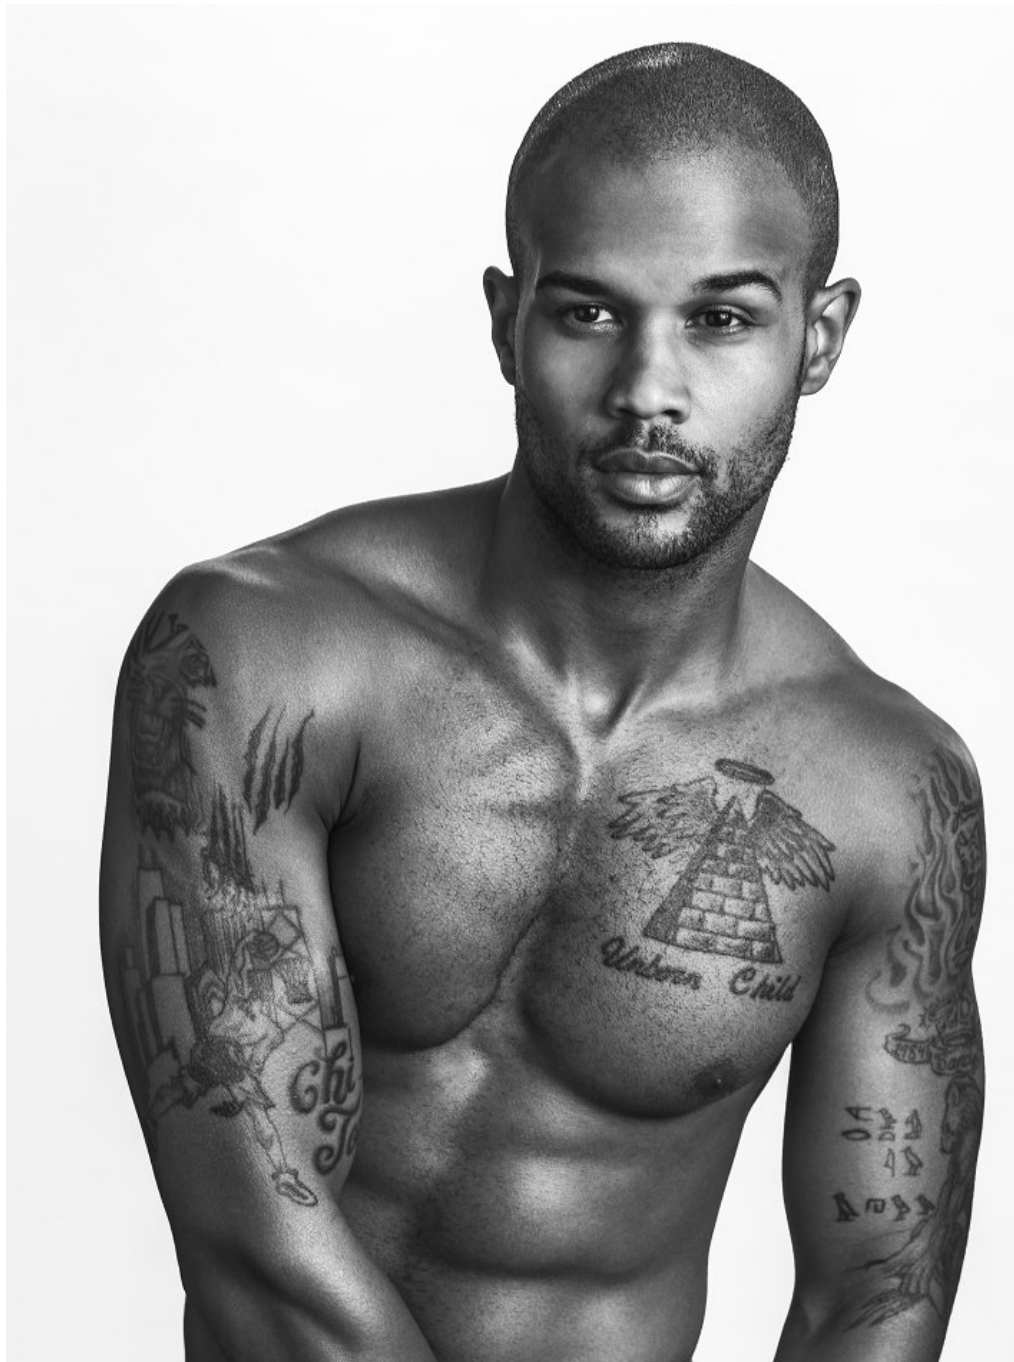

Andre Douglas   Height 6'2" | 188cm   Suit 40" | 102cm R   Shirt 33" | 84cm   Waist 33" | 84cm  
Inseam 32" | 81cm   Shoe 12.5 US | 47.5 EU   Hair Bald   Eyes Brown

Andre Douglas   Height 6'2" | 188cm   Suit 40" | 102cm R   Shirt 33" | 84cm   Waist 33" | 84cm  
Inseam 32" | 81cm   Shoe 12.5 US | 47.5 EU   Hair Bald   Eyes Brown