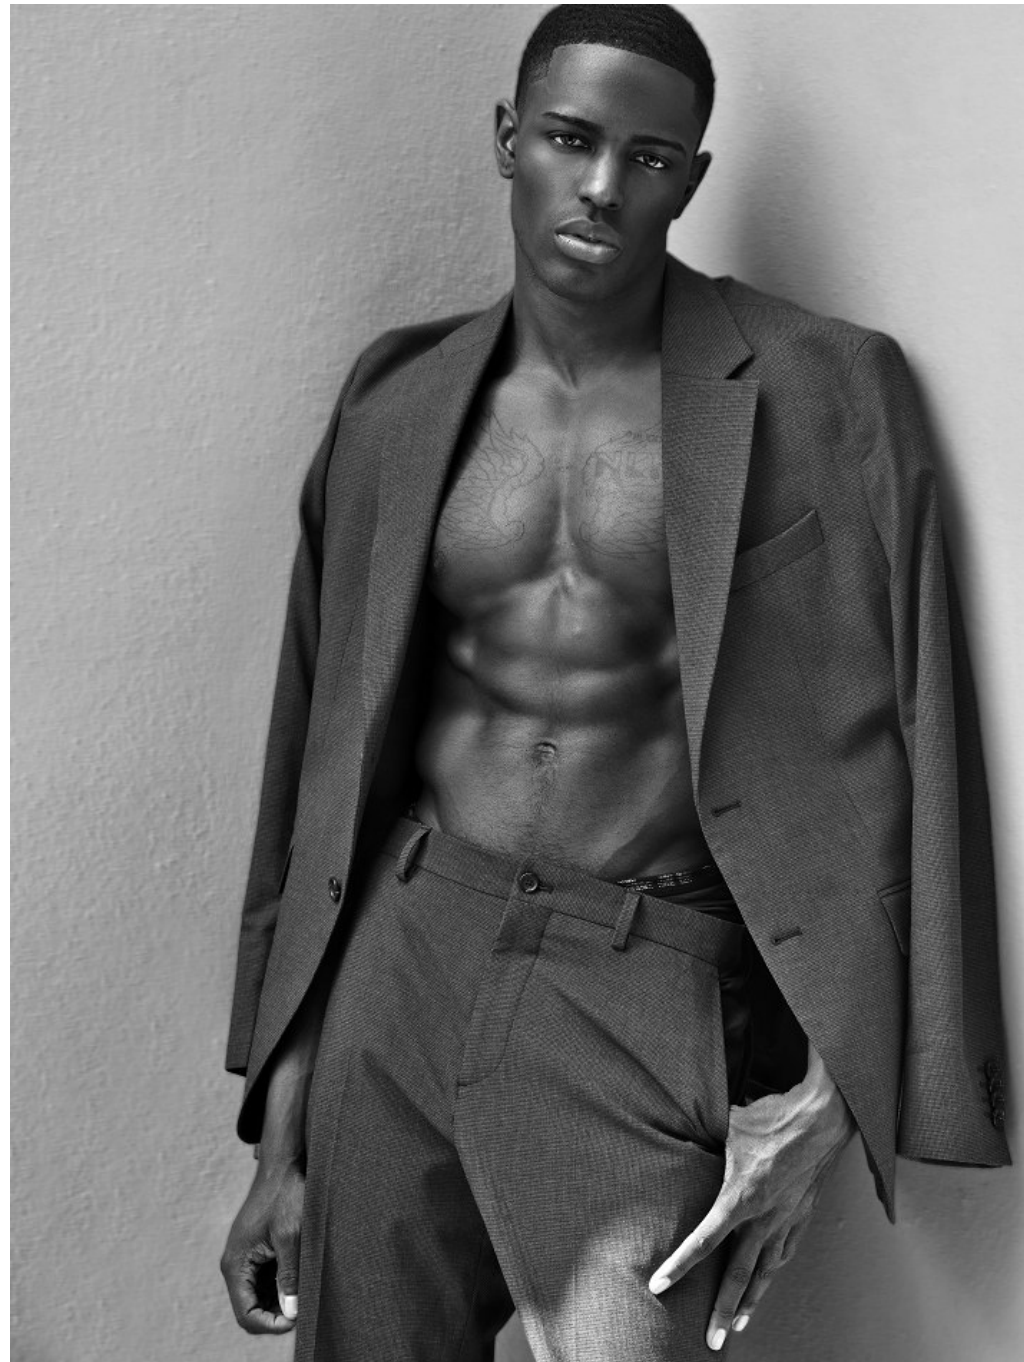

Tay Hope Height 6'0" | 183cm Suit 40" | 101cm R Shirt 34" | 86cm Waist 32" | 81cm
Inseam 32" | 81cm Shoe 10.5 US | 44.5 EU Hair Black Eyes Brown

Tay Hope Height 6'0" | 183cm Suit 40" | 101cm R Shirt 34" | 86cm Waist 32" | 81cm
Inseam 32" | 81cm Shoe 10.5 US | 44.5 EU Hair Black Eyes Brown