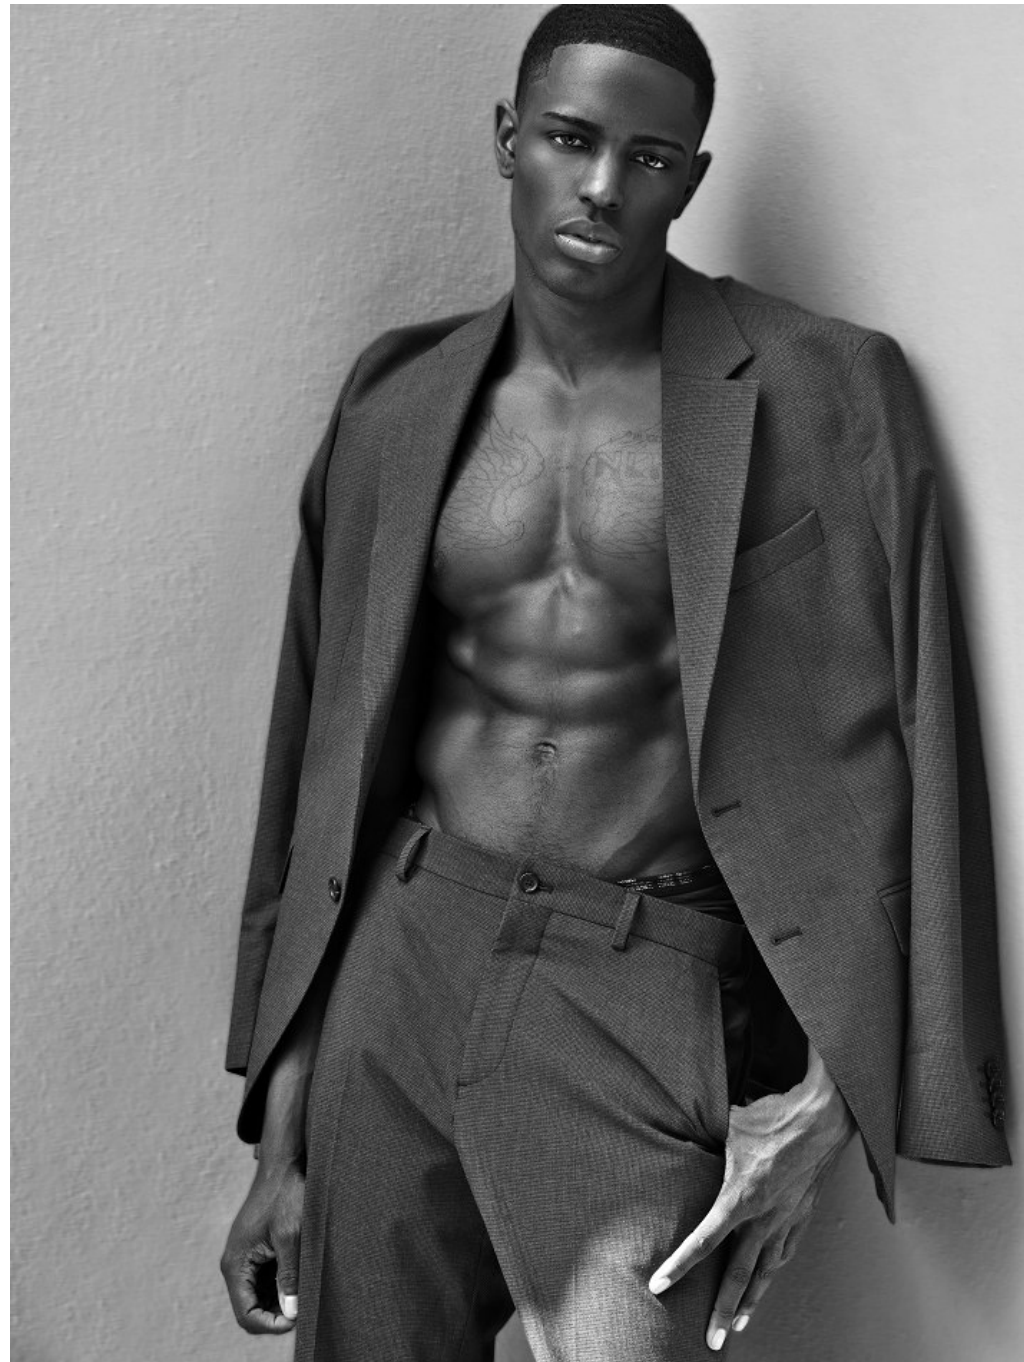

Tay Hope Height 6'0" | 183cm Suit 40" | 101cm R Shirt 34" | 86cm Waist 32" | 81cm
Inseam 32" | 81cm Shoe 10.5 US | 44.5 EU Hair Black Eyes Brown

Tay Hope Height 6'0" | 183cm Suit 40" | 101cm R Shirt 34" | 86cm Waist 32" | 81cm
Inseam 32" | 81cm Shoe 10.5 US | 44.5 EU Hair Black Eyes Brown

CGM
CAROLINE GLEASON
MANAGEMENT

Tay Hope Height 6'0" | 183cm Suit 40" | 101cm R Shirt 34" | 86cm Waist 32" | 81cm
Inseam 32" | 81cm Shoe 10.5 US | 44.5 EU Hair Black Eyes Brown

Tay Hope Height 6'0" | 183cm Suit 40" | 101cm R Shirt 34" | 86cm Waist 32" | 81cm
Inseam 32" | 81cm Shoe 10.5 US | 44.5 EU Hair Black Eyes Brown