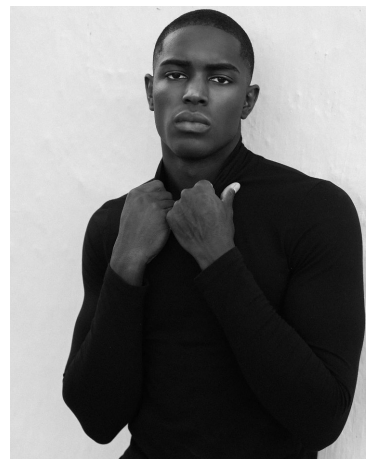

Tay Hope Height 6'0" | 183cm Suit 40" | 101cm R Shirt 34" | 86cm Waist 32" | 81cm  
Inseam 32" | 81cm Shoe 10.5 US | 44.5 EU Hair Black Eyes Brown

Tay Hope Height 6'0" | 183cm Suit 40" | 101cm R Shirt 34" | 86cm Waist 32" | 81cm  
Inseam 32" | 81cm Shoe 10.5 US | 44.5 EU Hair Black Eyes Brown