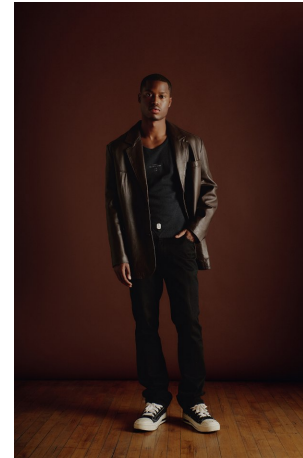

Herbert Coleman    Height 6'0.5" | 184cm    Suit 38" | 97cm R    Shirt 33" | 84cm    Waist 32" | 81cm  
 Inseam 32" | 81cm    Shoe 10.5 US | 44.5 EU    Hair Brown    Eyes Brown

Herbert Coleman    Height 6'0.5" | 184cm    Suit 38" | 97cm R    Shirt 33" | 84cm    Waist 32" | 81cm  
Inseam 32" | 81cm    Shoe 10.5 US | 44.5 EU    Hair Brown    Eyes Brown

Herbert Coleman   Height 6'0.5" | 184cm   Suit 38" | 97cm R   Shirt 33" | 84cm   Waist 32" | 81cm  
Inseam 32" | 81cm   Shoe 10.5 US | 44.5 EU   Hair Brown   Eyes Brown

**CGM**  
CAROLINE GLEASON  
MANAGEMENT