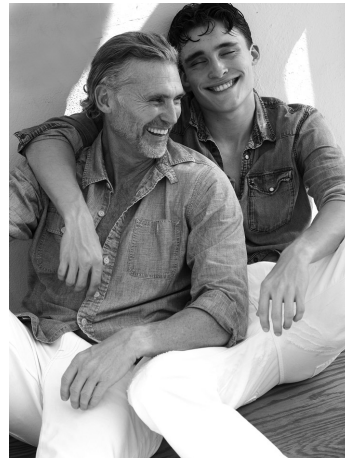

Jaxson Holliday Height 6'0.5" | 184cm Suit 40" | 101cm R Shirt 34" | 86cm Waist 32" | 81cm
 Inseam 32" | 81cm Shoe 10.5 US | 44.5 EU Hair Brown Eyes Green

Jaxson Holliday Height 6'0.5" | 184cm Suit 40" | 101cm R Shirt 34" | 86cm Waist 32" | 81cm
Inseam 32" | 81cm Shoe 10.5 US | 44.5 EU Hair Brown Eyes Green

Jaxson Holliday Height 6'0.5" | 184cm Suit 40" | 101cm R Shirt 34" | 86cm Waist 32" | 81cm
Inseam 32" | 81cm Shoe 10.5 US | 44.5 EU Hair Brown Eyes Green