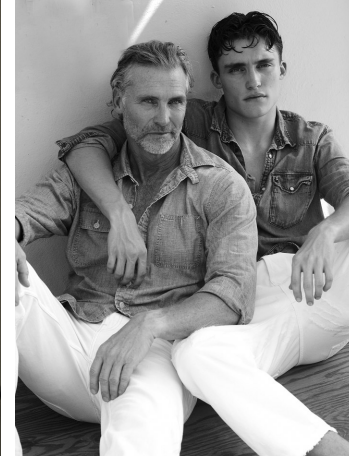

Jaxson Holliday Height 6'0.5" | 184cm Suit 40" | 101cm R Shirt 34" | 86cm Waist 32" | 81cm
 Inseam 32" | 81cm Shoe 10.5 US | 44.5 EU Hair Brown Eyes Green

Jaxson Holliday Height 6'0.5" | 184cm Suit 40" | 101cm R Shirt 34" | 86cm Waist 32" | 81cm
Inseam 32" | 81cm Shoe 10.5 US | 44.5 EU Hair Brown Eyes Green

Jaxson Holliday Height 6'0.5" | 184cm Suit 40" | 101cm R Shirt 34" | 86cm Waist 32" | 81cm
Inseam 32" | 81cm Shoe 10.5 US | 44.5 EU Hair Brown Eyes Green