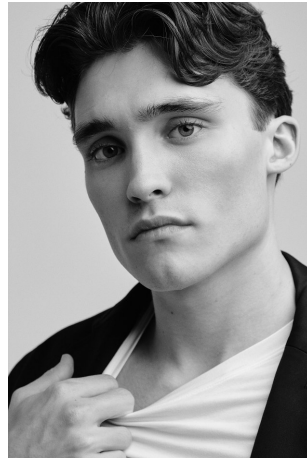

Jaxson Holliday Height 6'0.5" | 184cm Suit 40" | 101cm R Shirt 34" | 86cm Waist 32" | 81cm
 Inseam 32" | 81cm Shoe 10.5 US | 44.5 EU Hair Brown Eyes Green

Jaxson Holliday Height 6'0.5" | 184cm Suit 40" | 101cm R Shirt 34" | 86cm Waist 32" | 81cm
Inseam 32" | 81cm Shoe 10.5 US | 44.5 EU Hair Brown Eyes Green

Jaxson Holliday Height 6'0.5" | 184cm Suit 40" | 101cm R Shirt 34" | 86cm Waist 32" | 81cm
Inseam 32" | 81cm Shoe 10.5 US | 44.5 EU Hair Brown Eyes Green