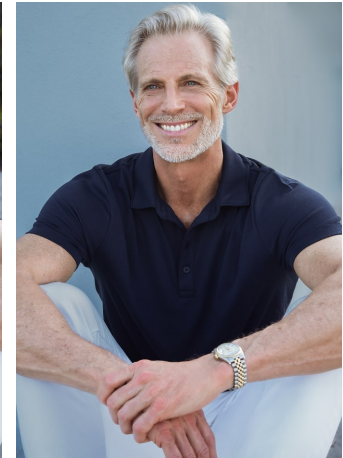

Russell Chieffalo Height 6'1" | 185cm Suit 40" | 101cm R Shirt 34" | 86cm Waist 32" | 81cm
 Inseam 33" | 84cm Shoe 10.5 US | 44.5 EU Hair Salt and Pepper Eyes Blue

Russell Chieffalo Height 6'1" | 185cm Suit 40" | 101cm R Shirt 34" | 86cm Waist 32" | 81cm
 Inseam 33" | 84cm Shoe 10.5 US | 44.5 EU Hair Salt and Pepper Eyes Blue